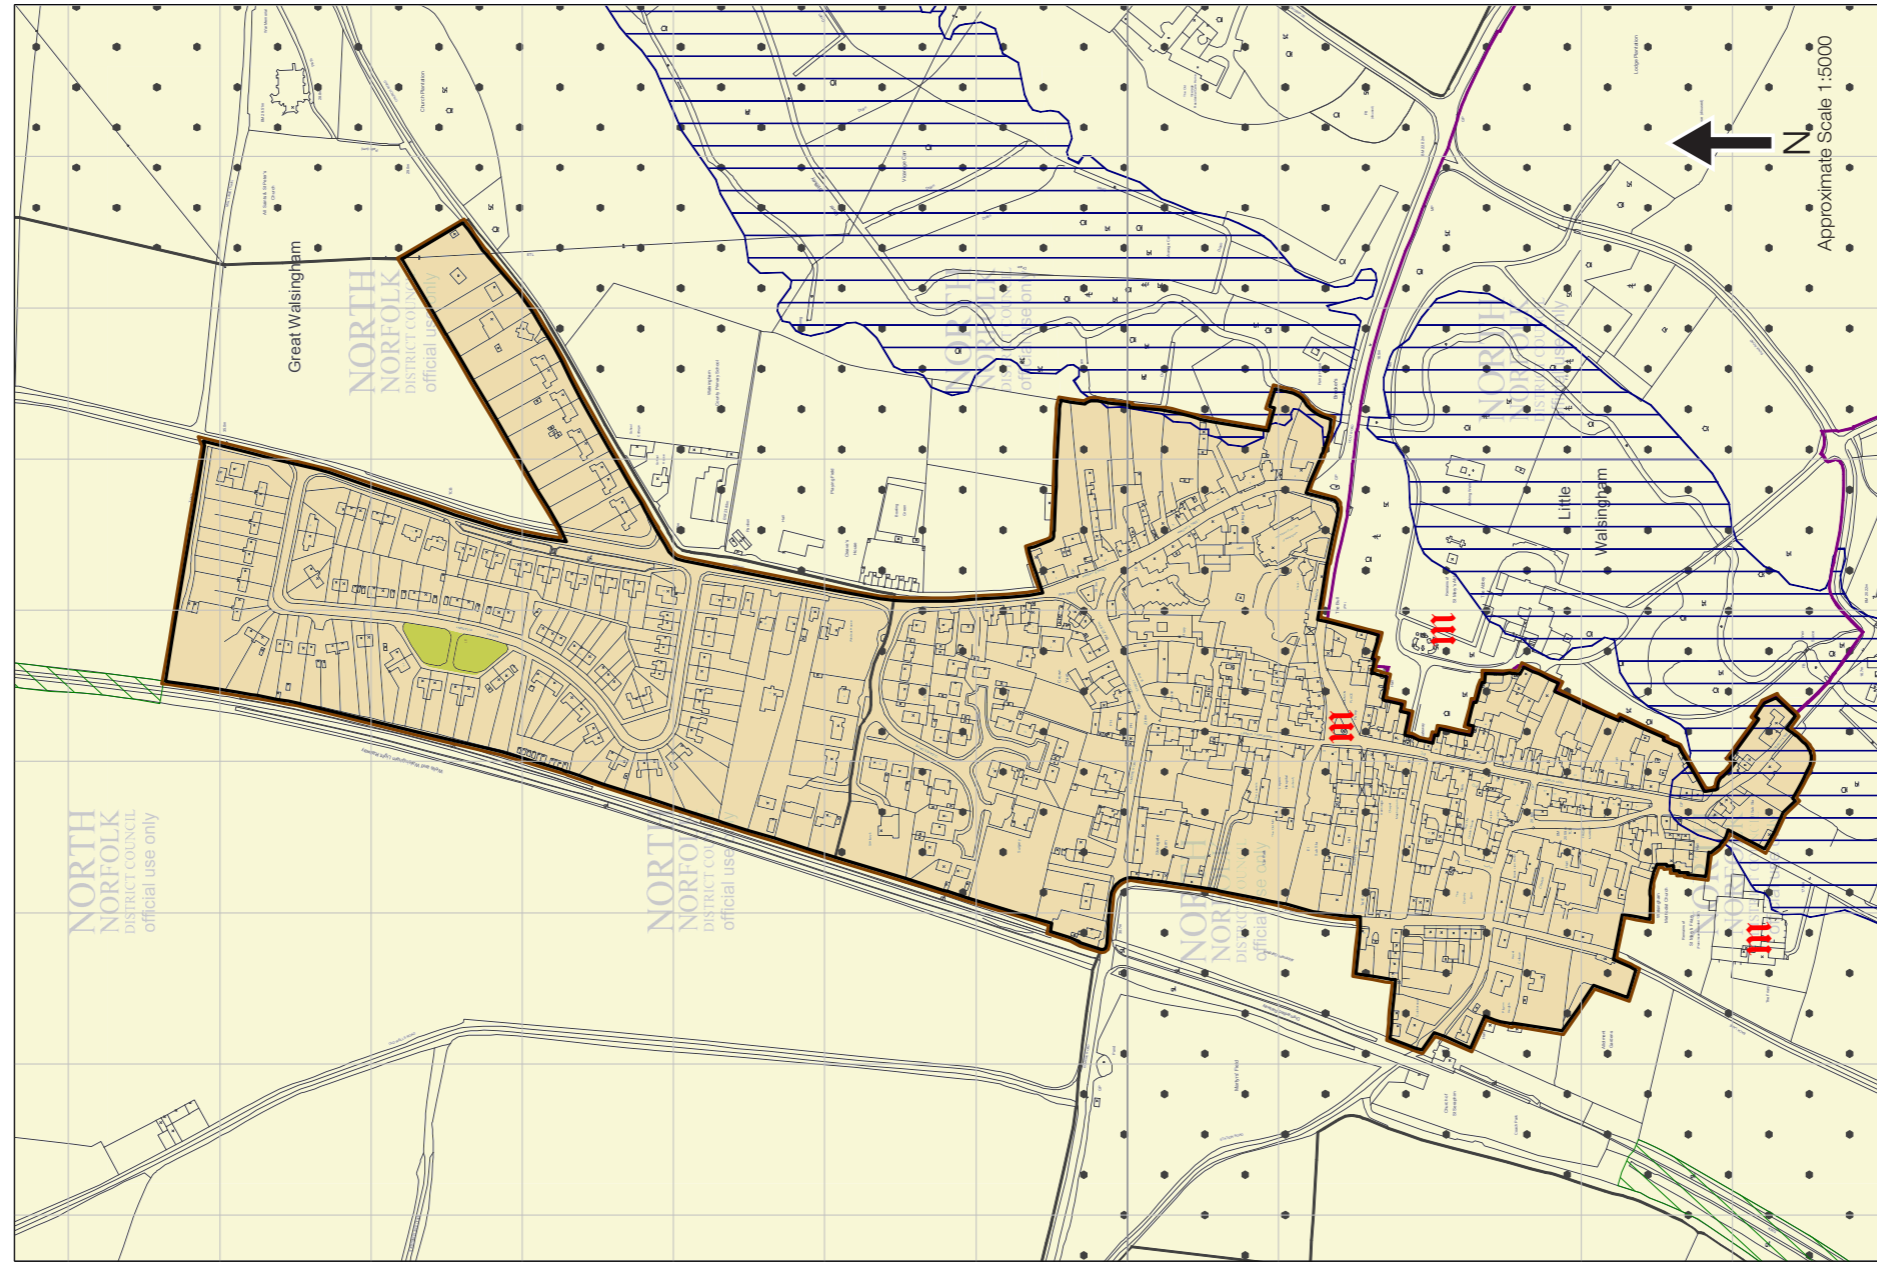

PROPOSALS MAPS
Proposal Map No. 11 of 24
Walsingham

593900

593100

337700

336500

This map should be read in conjunction with the North Norfolk Core Strategy. Further information can be found on the Council's LDF website - www.northnorfolk.org/ldf.

Please note:- The Proposals Maps are updated on adoption of each Development Plan Document, some 'designations' are liable to change and it is recommended that you check the latest position with the Council.

Based on the Ordnance Survey Map with permission of the Controller of HM Stationery Office. (C) Crown Copyright. Unauthorised reproduction infringes Crown Copyright and may lead to prosecution or civil proceedings. OS Licence No. 100018623