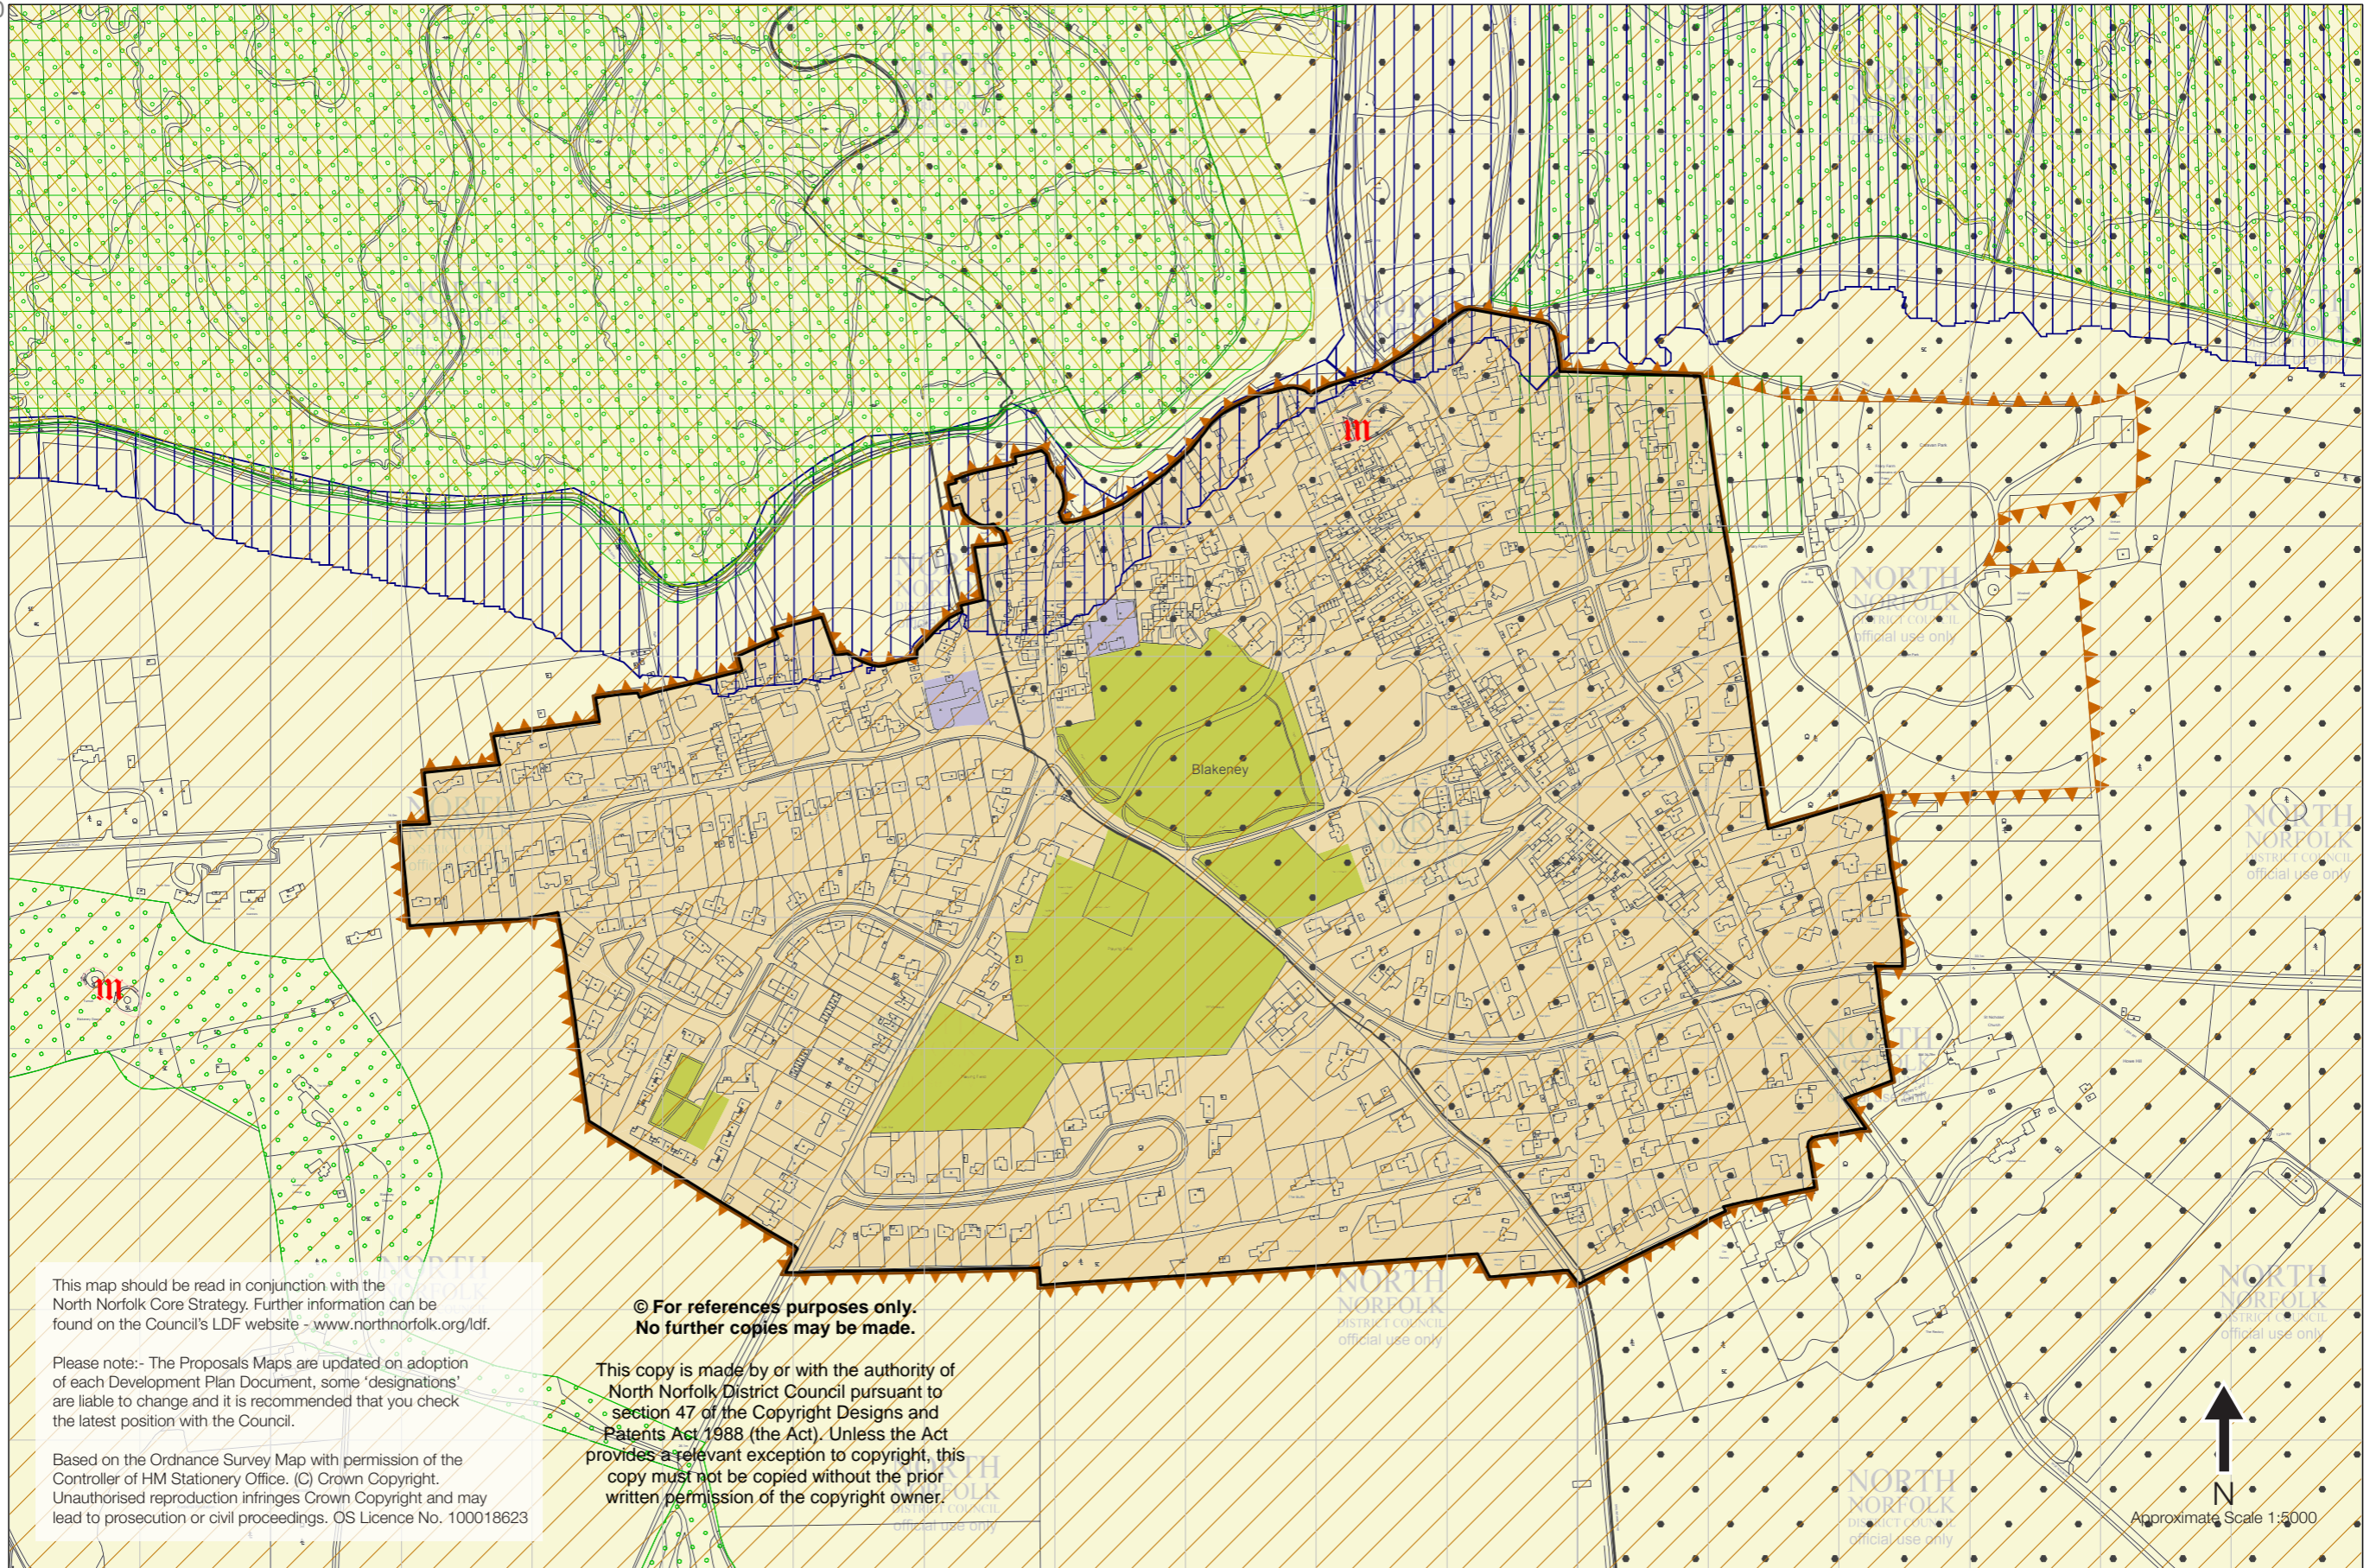

PROPOSALS MAPS
Proposal Map No. 13 of 24
Blakeney

344400

This map should be read in conjunction with the North Norfolk Core Strategy. Further information can be found on the Council's LDF website - www.northnorfolk.org/ldf.

Please note:- The Proposals Maps are updated on adoption of each Development Plan Document, some 'designations' are liable to change and it is recommended that you check the latest position with the Council.

Based on the Ordnance Survey Map with permission of the Controller of HM Stationery Office. (C) Crown Copyright. Unauthorised reproduction infringes Crown Copyright and may lead to prosecution or civil proceedings. OS Licence No. 100018623

Approximate Scale 1:5000

343200

601800

603600