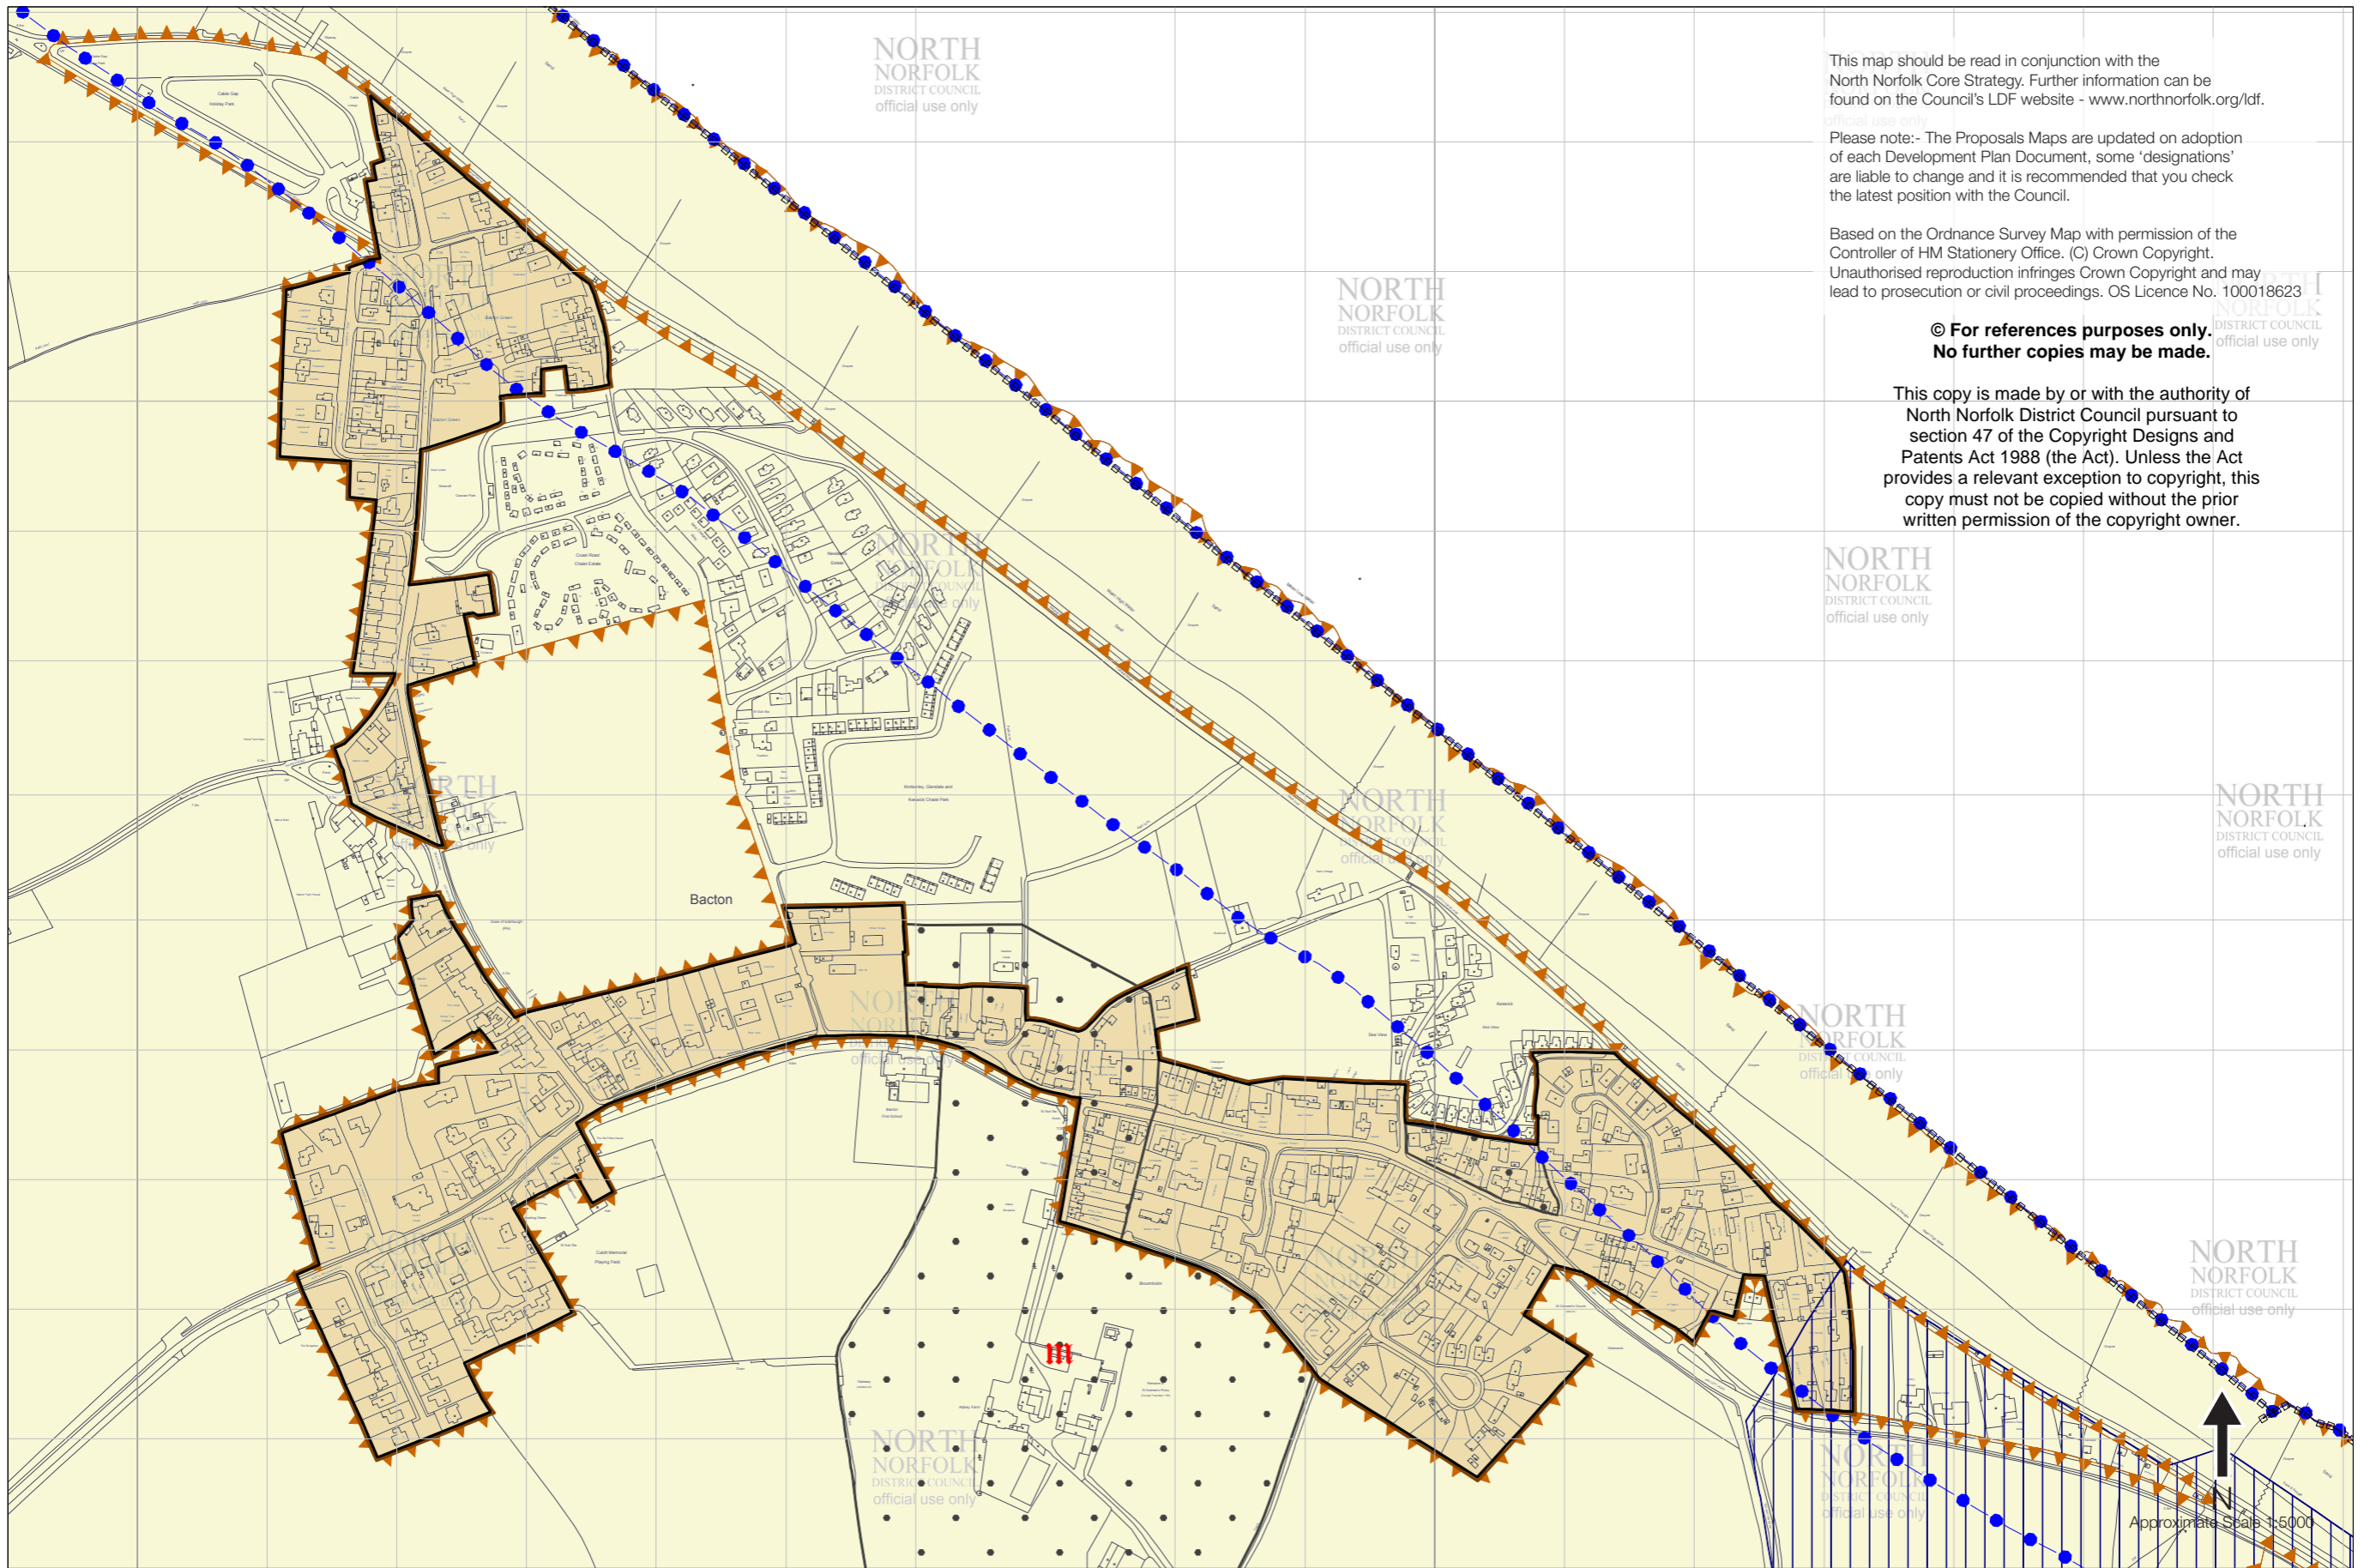

PROPOSALS MAPS
Proposal Map No. 20 of 24
Bacton

334300

This map should be read in conjunction with the North Norfolk Core Strategy. Further information can be found on the Council's LDF website - www.northnorfolk.org/ldf.

Please note:- The Proposals Maps are updated on adoption of each Development Plan Document, some 'designations' are liable to change and it is recommended that you check the latest position with the Council.

Based on the Ordnance Survey Map with permission of the Controller of HM Stationery Office. (C) Crown Copyright. Unauthorised reproduction infringes Crown Copyright and may lead to prosecution or civil proceedings. OS Licence No. 100018623