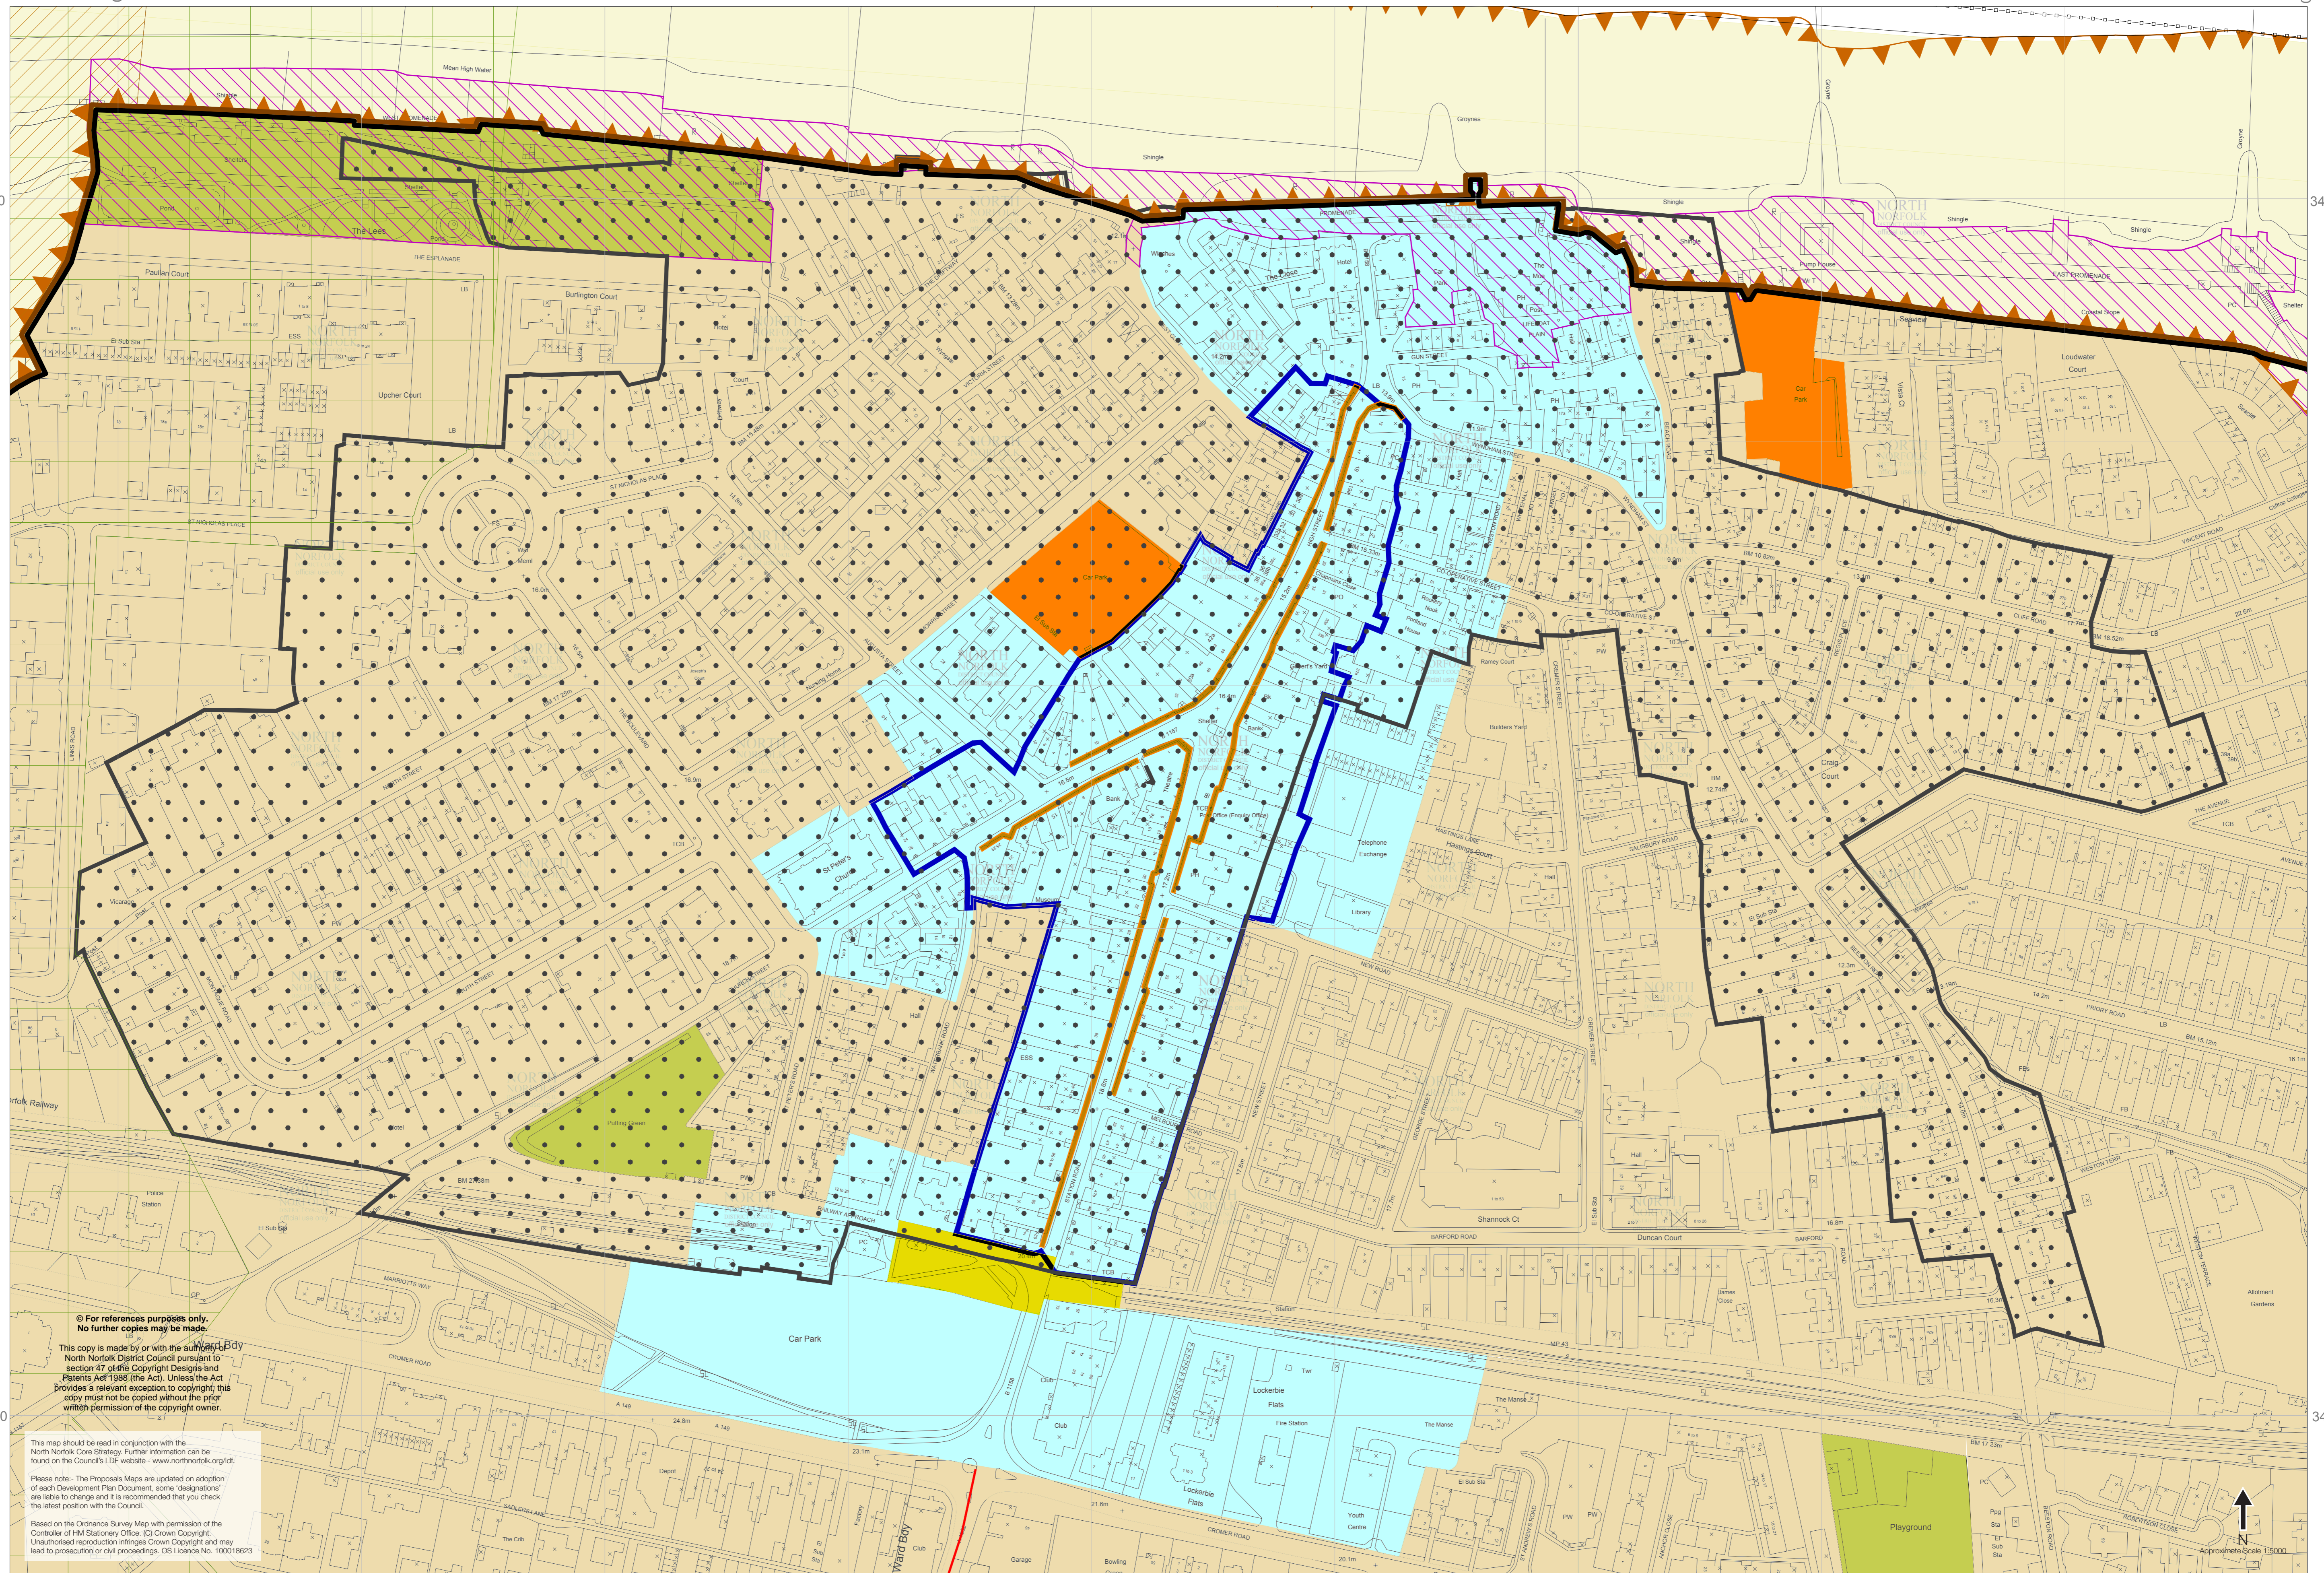

615400

615400

343500

343500

343000

343000

615400

615400