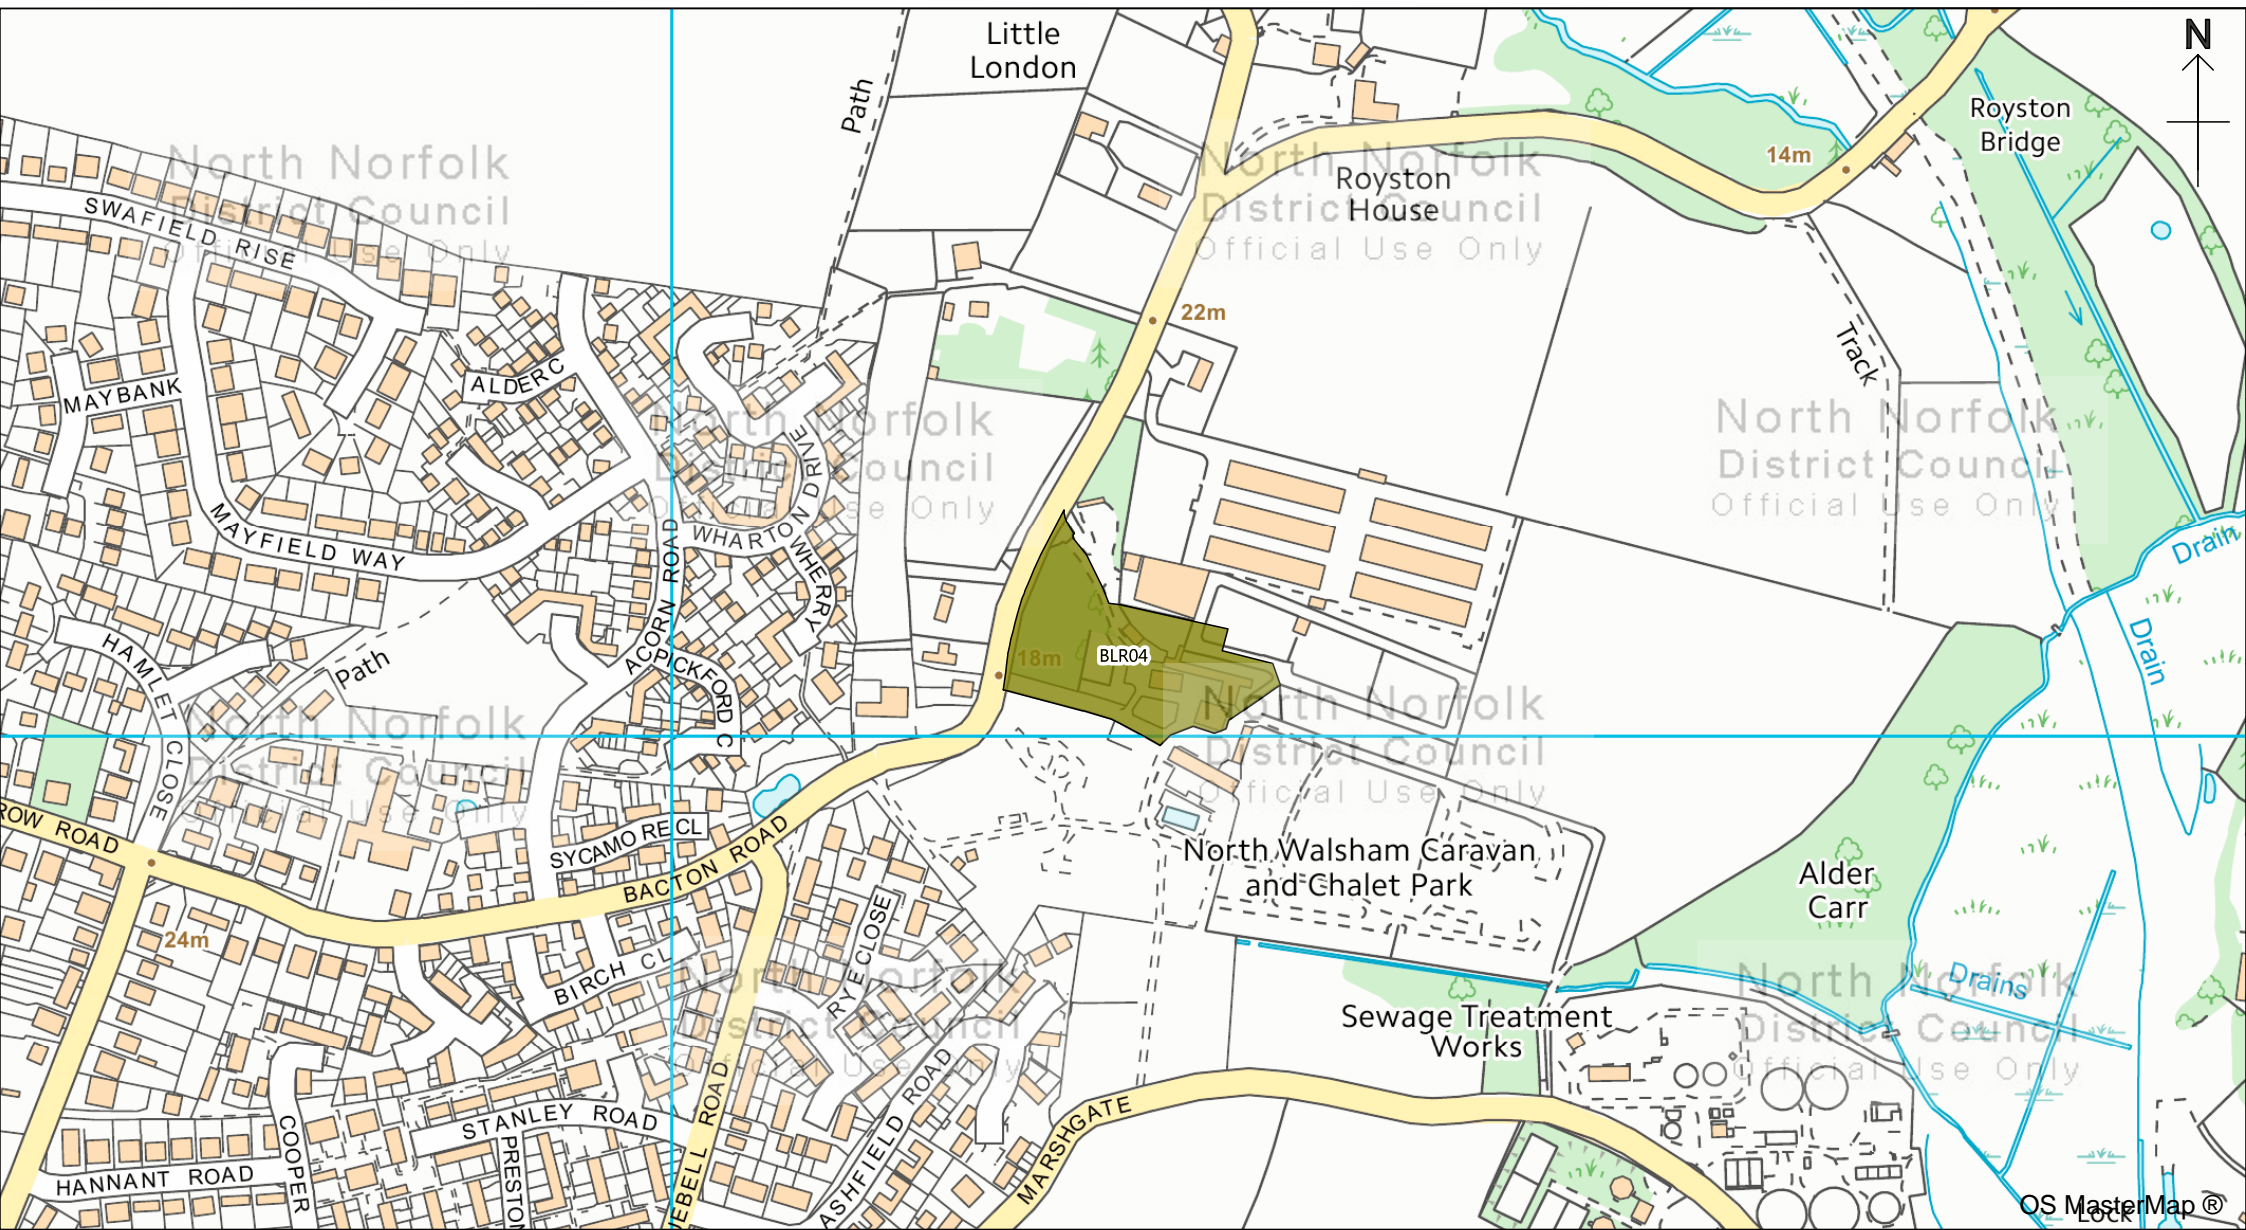

North Norfolk Brownfield Land Register (2017)
BLR04 - Melborne House, Bacton Road, North Walsham

1:5000	CB
18/12/2017	
North Norfolk District Council Council Offices, Holt Road, Cromer, Norfolk, NR27 9EN Tel: 01263 513811 Fax: 01263 515042 www.northnorfolk.org	

© Crown Copyright and database right 2017
Ordnance Survey 100018623
Aerial Photos ©Getmapping plc