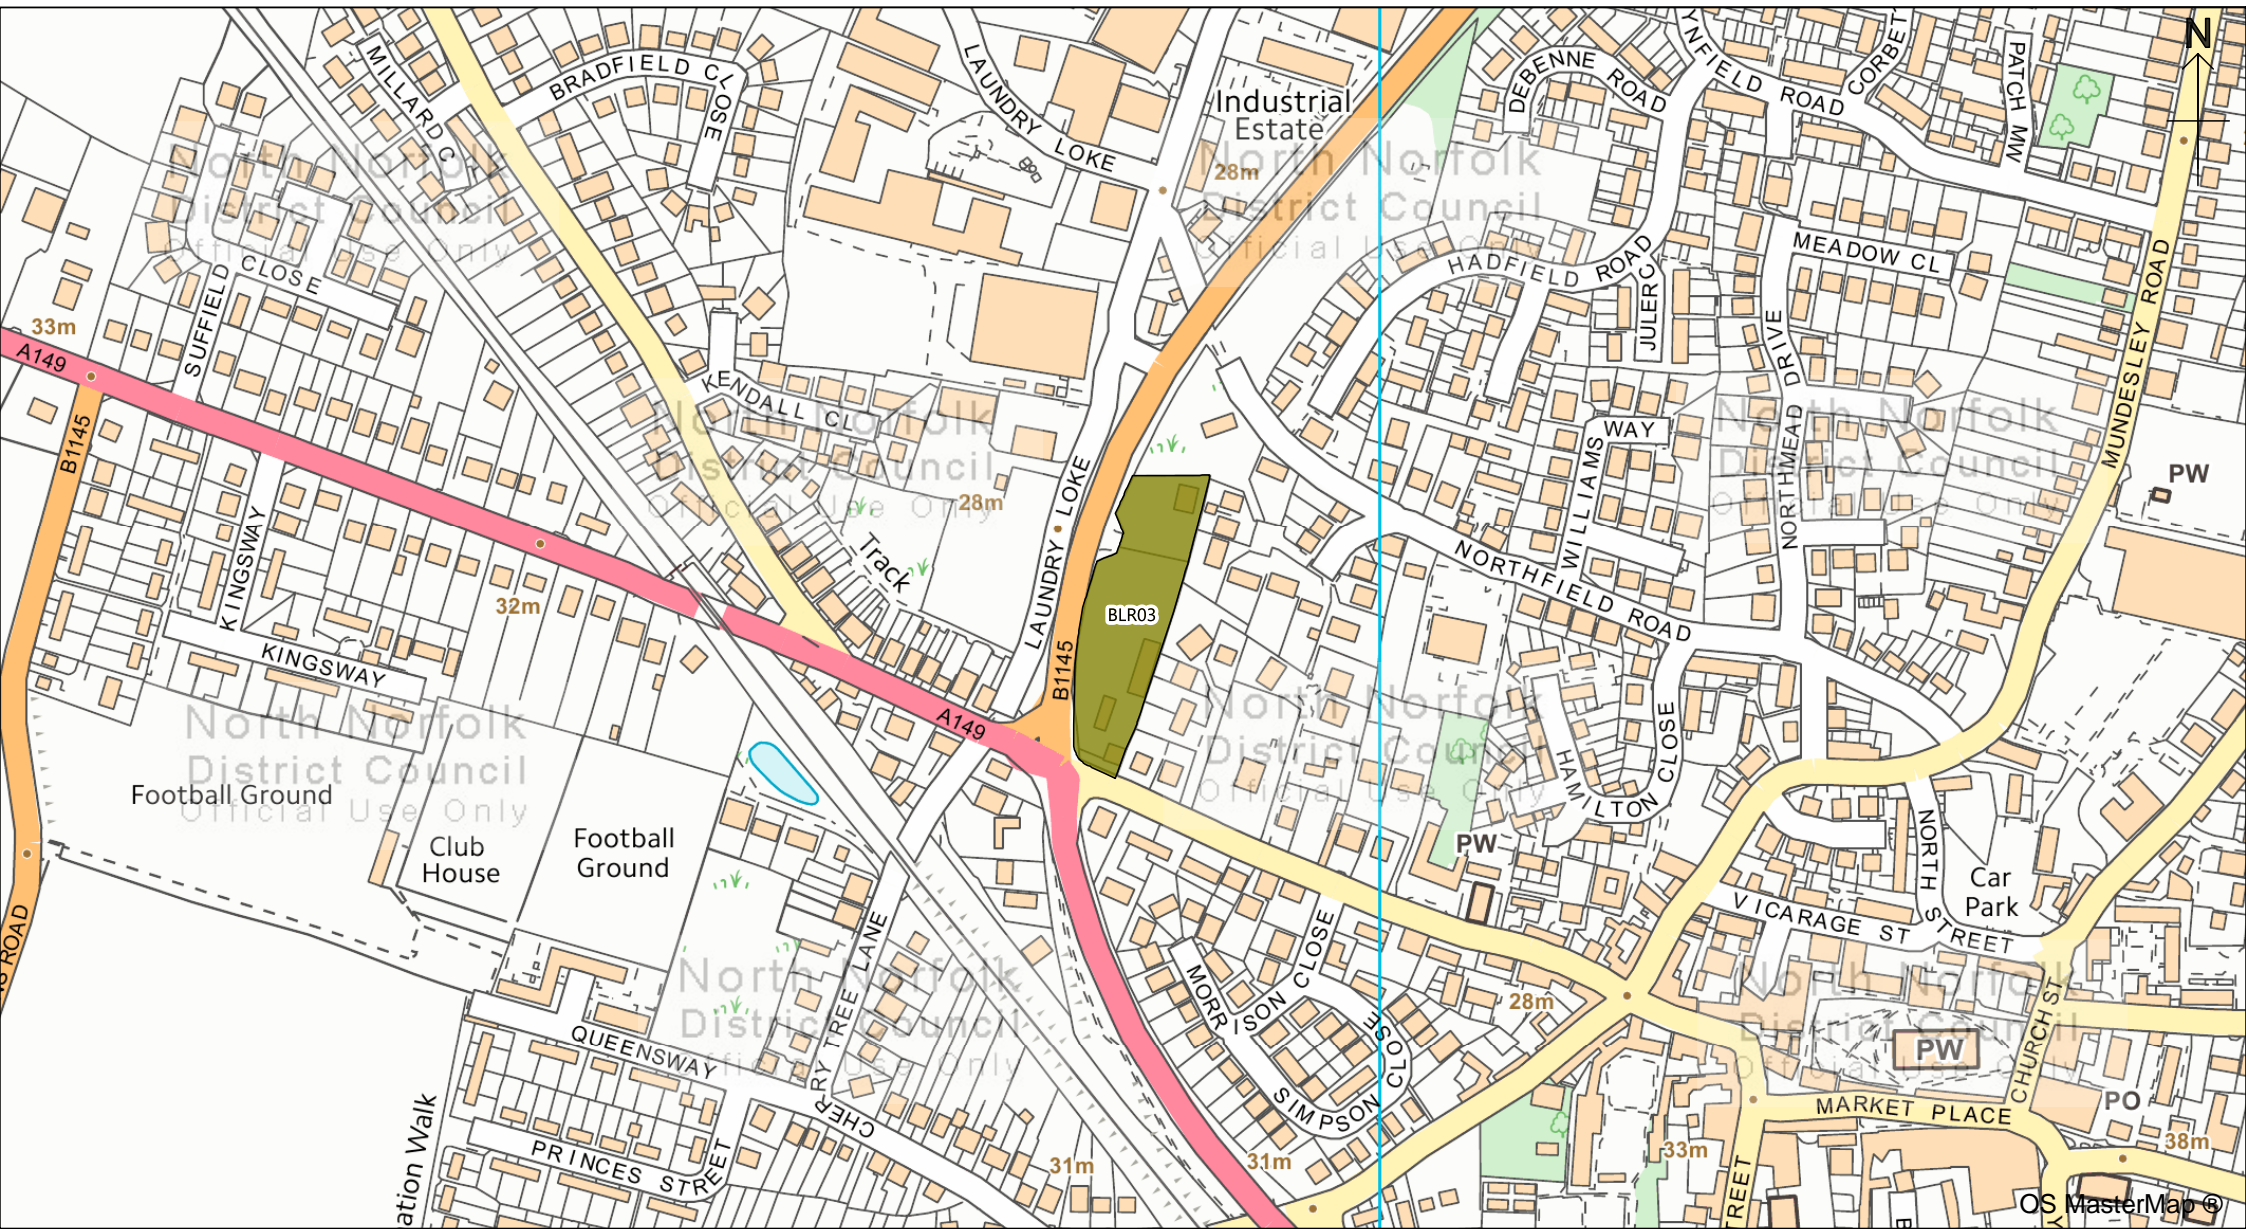

North Norfolk Brownfield Land Register (2017)

BLR03 - Maces Yard, 34 - 36 Cromer Road, North Walsham

1:5000	CB
18/12/2017	
North Norfolk District Council Council Offices, Holt Road, Cromer, Norfolk, NR27 9EN Tel: 01263 513811 Fax: 01263 515042 www.northnorfolk.org	

© Crown Copyright
and database right
2017
Ordnance Survey
100018623
Aerial Photos
©Getmapping plc