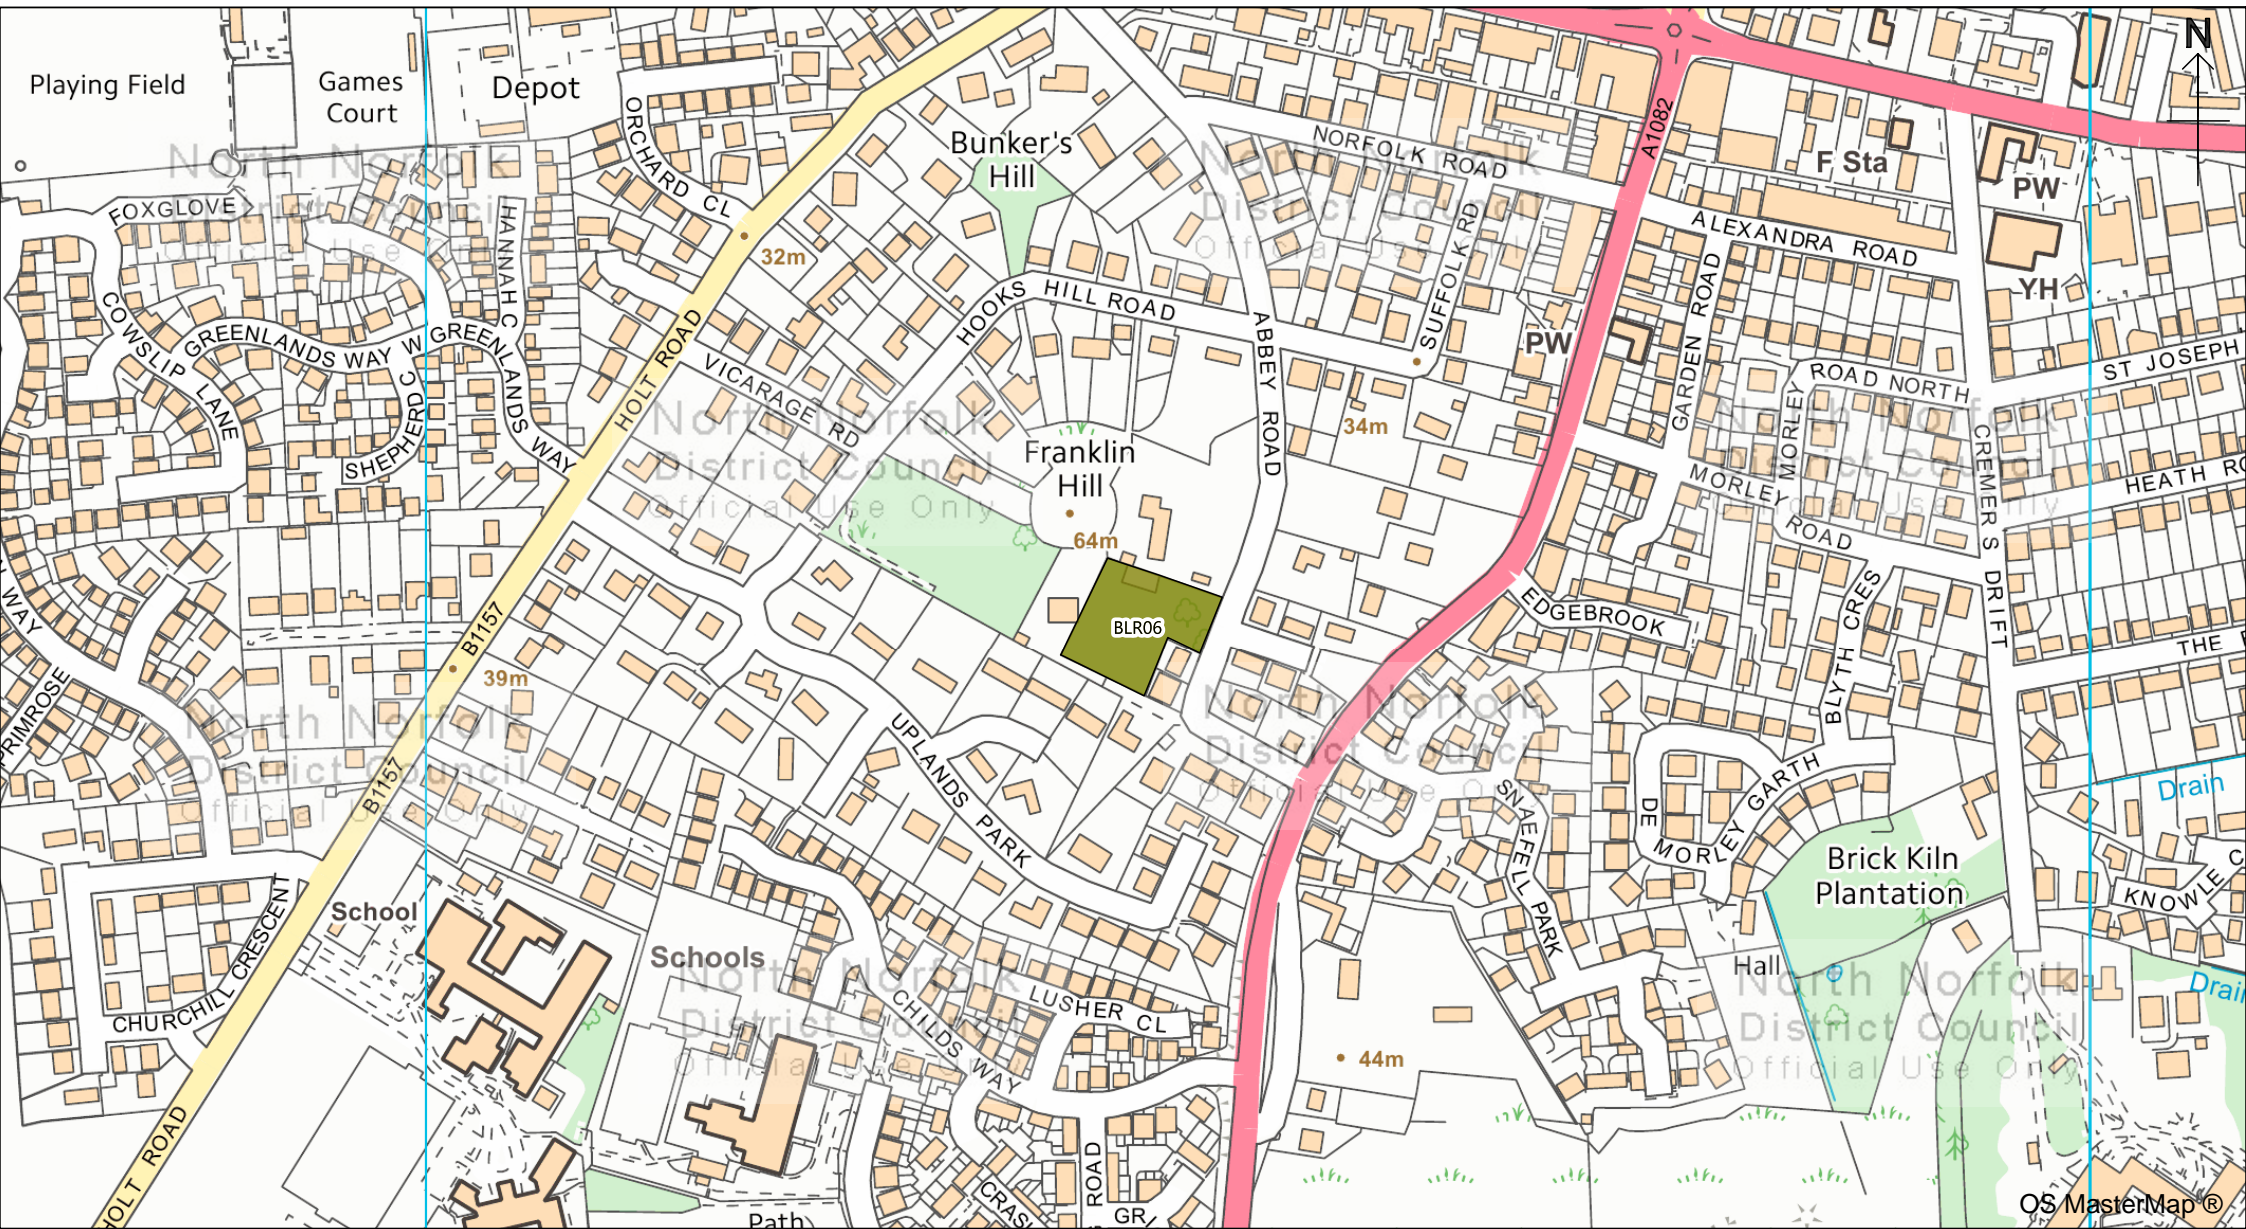

North Norfolk Brownfield Land Register (2017)

BLR06 - Land at Abbey Road Sheringham

1:5000	CB
18/12/2017	
North Norfolk District Council Council Offices, Holt Road, Cromer, Norfolk, NR27 9EN Tel: 01263 513811 Fax: 01263 515042 www.northnorfolk.org	

© Crown Copyright
and database right
2017
Ordnance Survey
100018623
Aerial Photos
©Getmapping plc