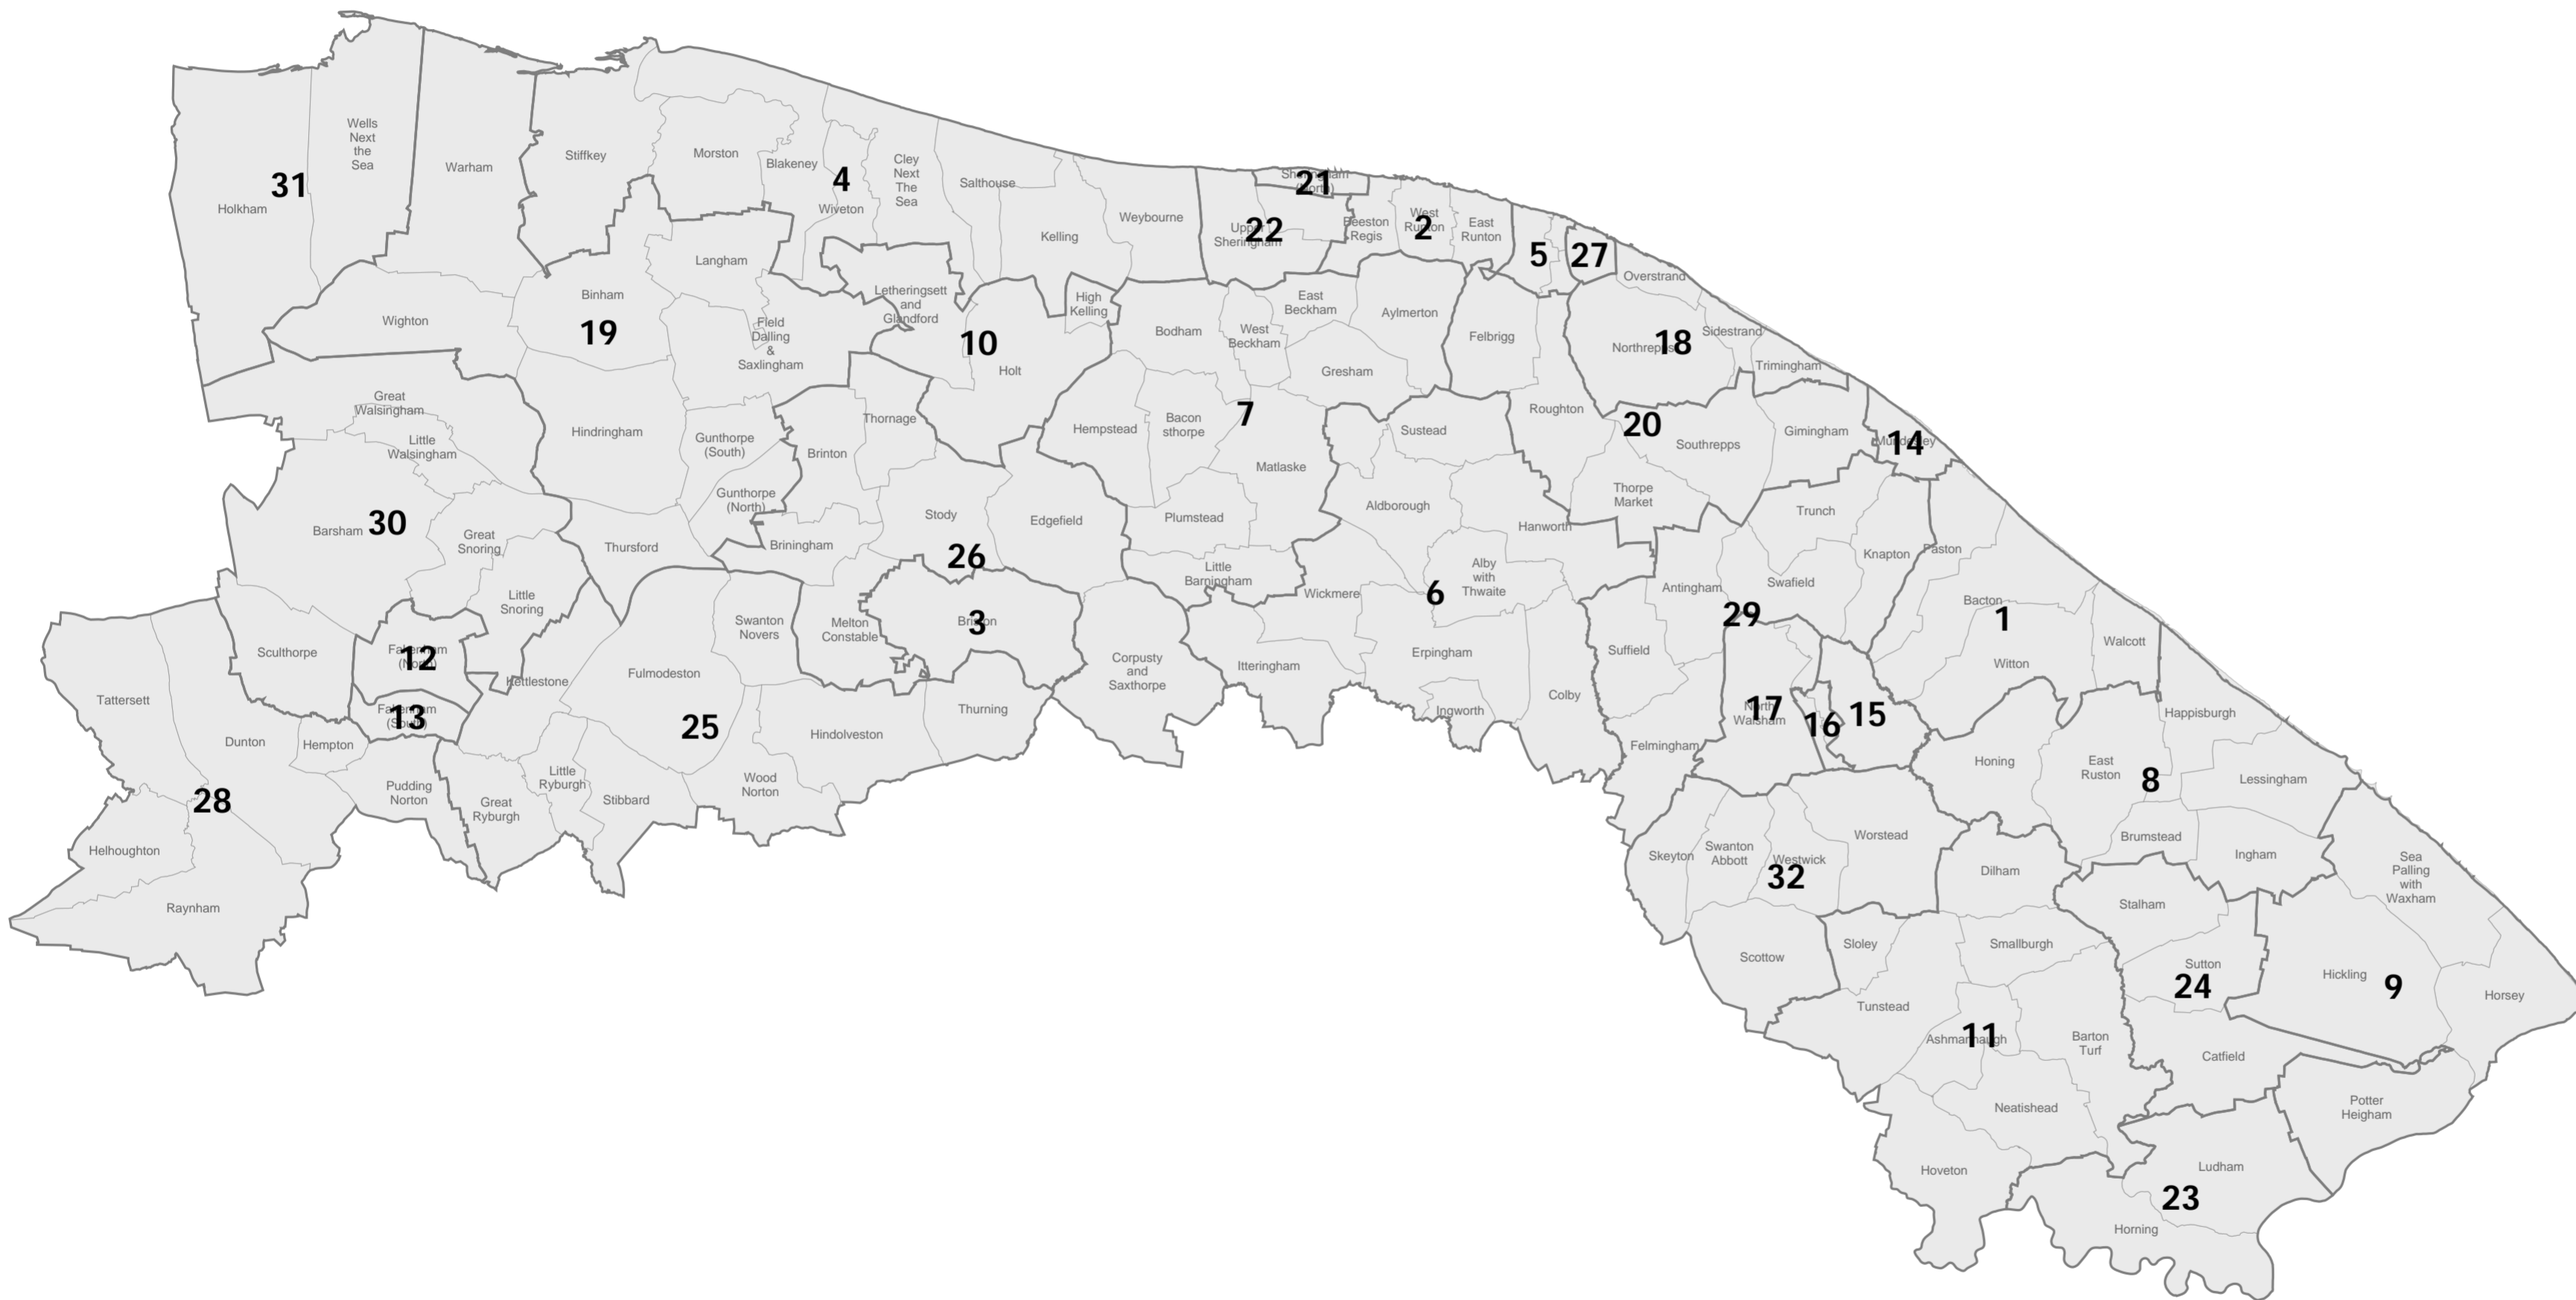

North Norfolk District Council ward boundaries from May, 2019

MAP KEY

1. Bacton
2. Beeston Regis & The Runtons
3. Briston
4. Coastal
5. Cromer Town
6. Erpingham
7. Gresham
8. Happisburgh
9. Hickling
10. Holt
11. Hoveton & Tunstead
12. Lancaster North
13. Lancaster South
14. Mundesley
15. North Walsham East
16. North Walsham Market Cross
17. North Walsham West
18. Poppyland
19. Priory
20. Roughton
21. Sheringham North
22. Sheringham South
23. St Benet
24. Stalham
25. Stibbard
26. Stody
27. Suffield Park
28. The Raynhams
29. Trunch
30. Walsingham
31. Wells with Holkham
32. Worstead

After 2 May, 2019: North Norfolk District - represented by 40 councillors across 32 wards.
 Before 2 May, 2019: North Norfolk District - represented by 48 councillors across 34 wards.
 This change was a result of a Local Government Boundary Commission for England electoral review.