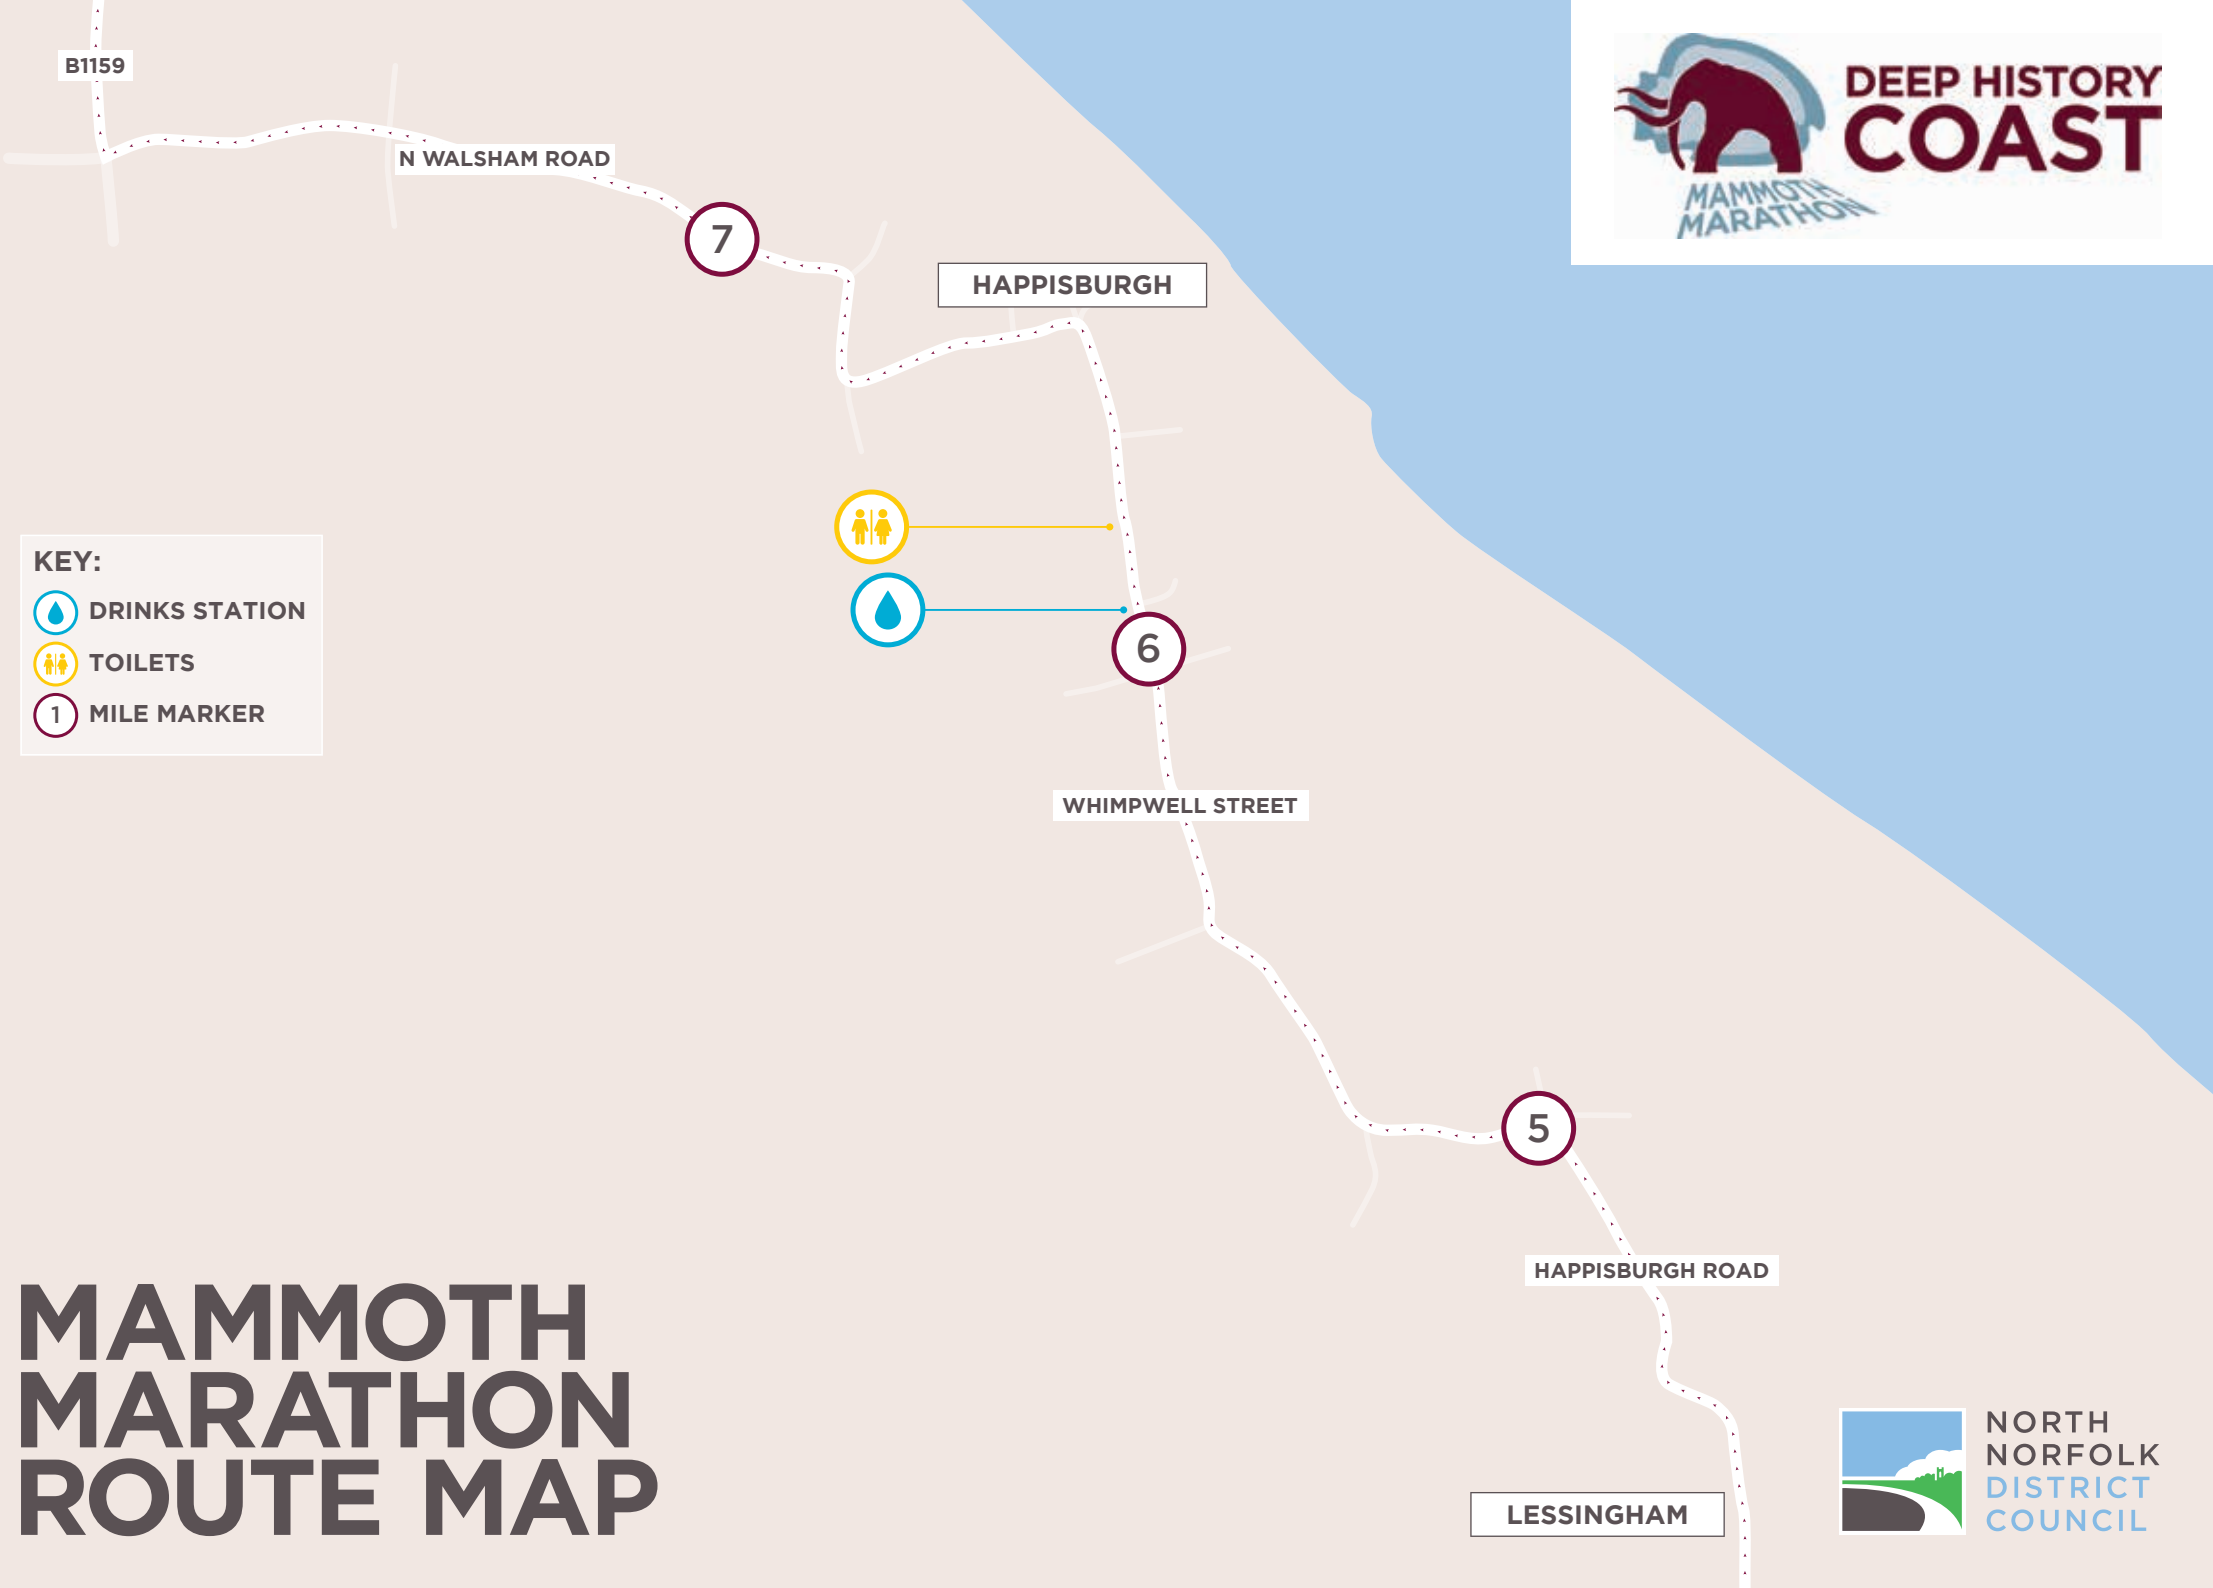

KEY:

- DRINKS STATION
- TOILETS
- MILE MARKER