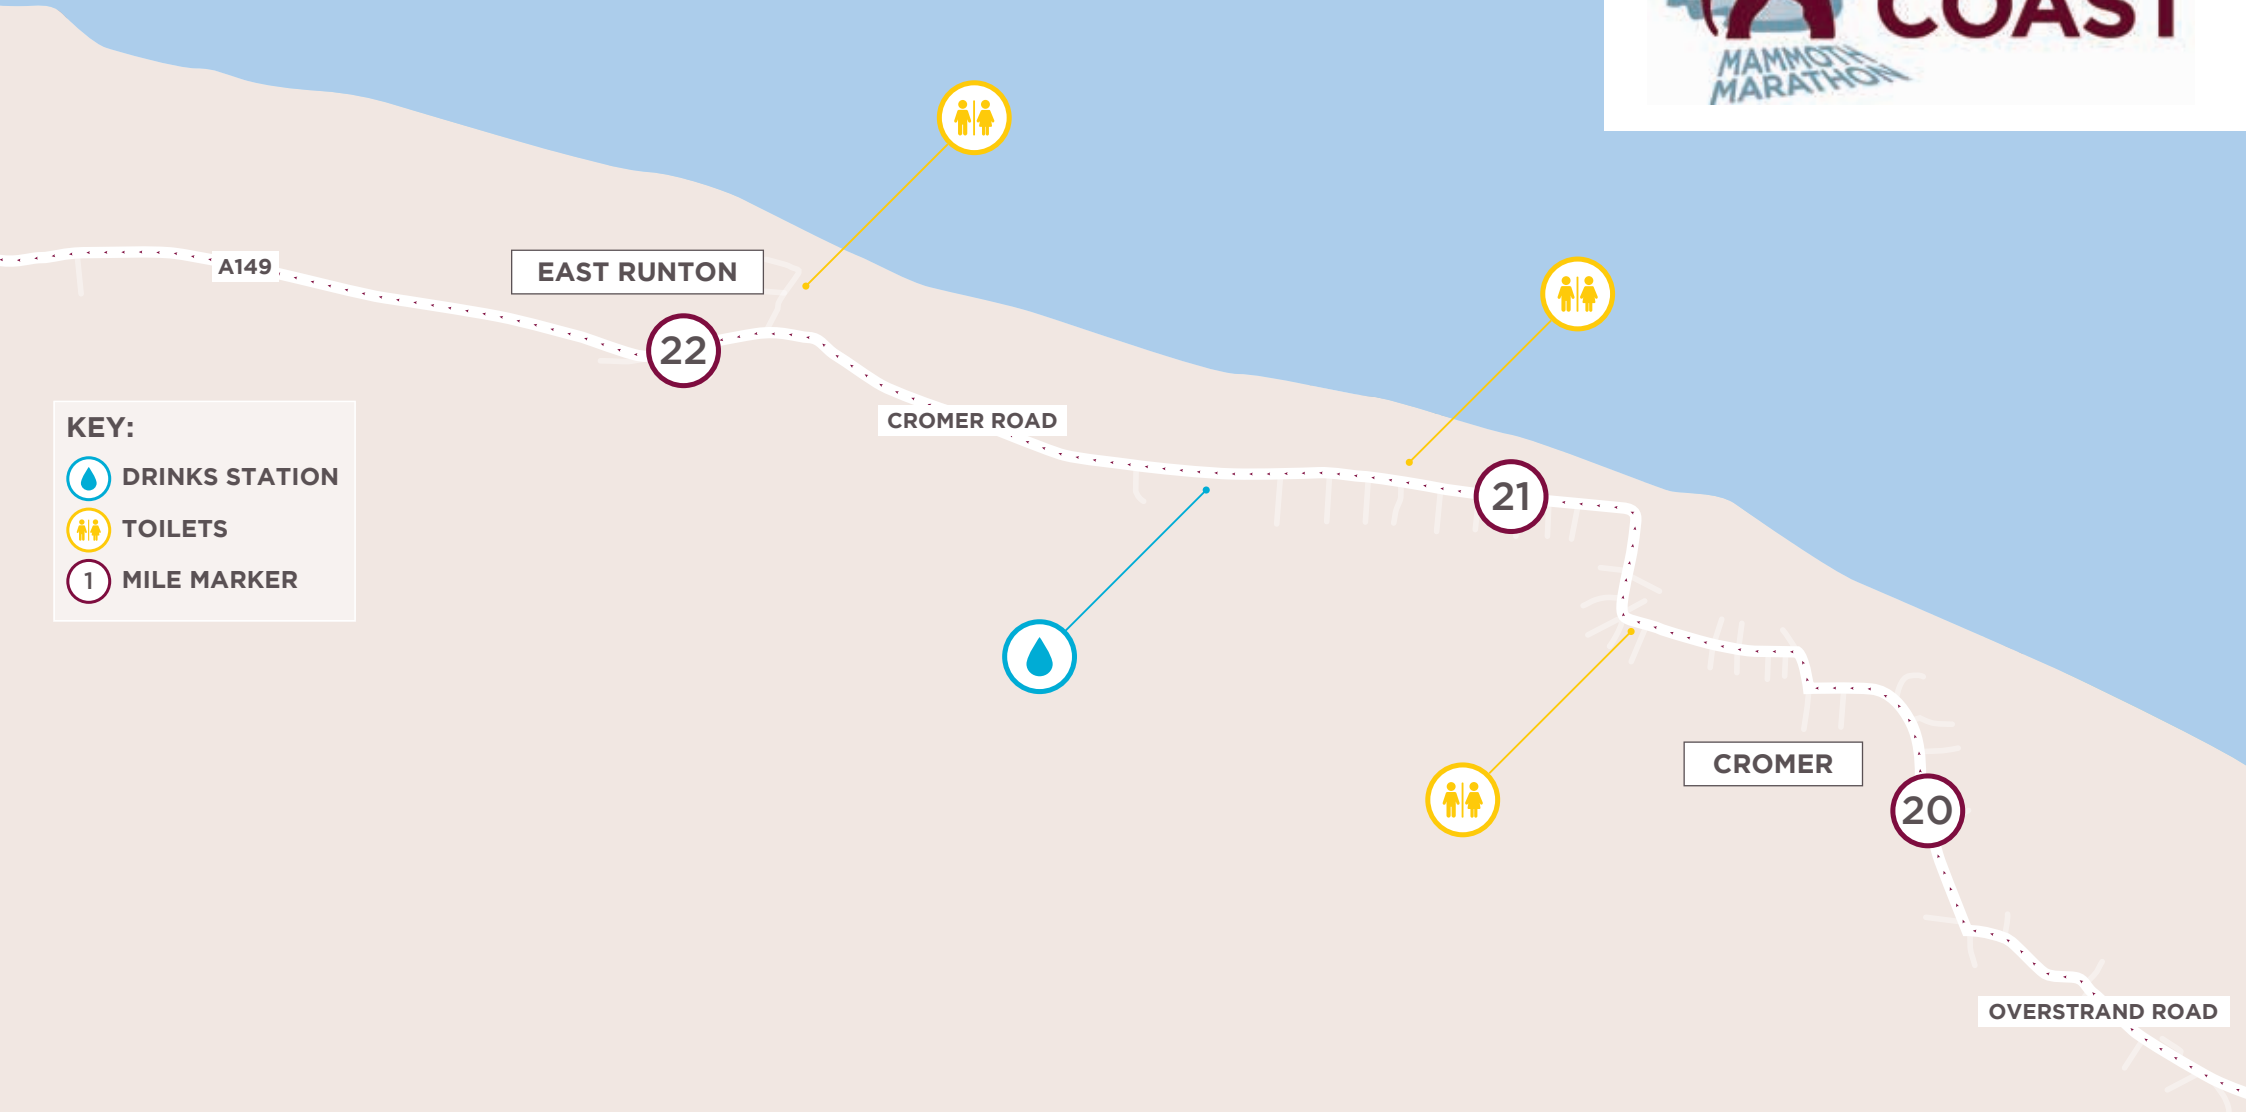

-  DRINKS STATION
-  TOILETS
-  1 MILE MARKER

MUNDESLEY ROAD

12

PASTON

B1159

11

HALF MARATHON START LINE

MUNDESLEY: NR11 8BQ

CROMER ROAD

17

KEY:

 DRINKS STATION

 MILE MARKER

MAMMOTH MARATHON ROUTE MAP

KEY:

-  DRINKS STATION
-  TOILETS
-  MILE MARKER

MAMMOTH MARATHON ROUTE MAP

- KEY:
-  DRINKS STATION
 -  MILE MARKER

FINISH LINE

SHERINGHAM: NR26 8ND

MAMMOTH MARATHON ROUTE MAP