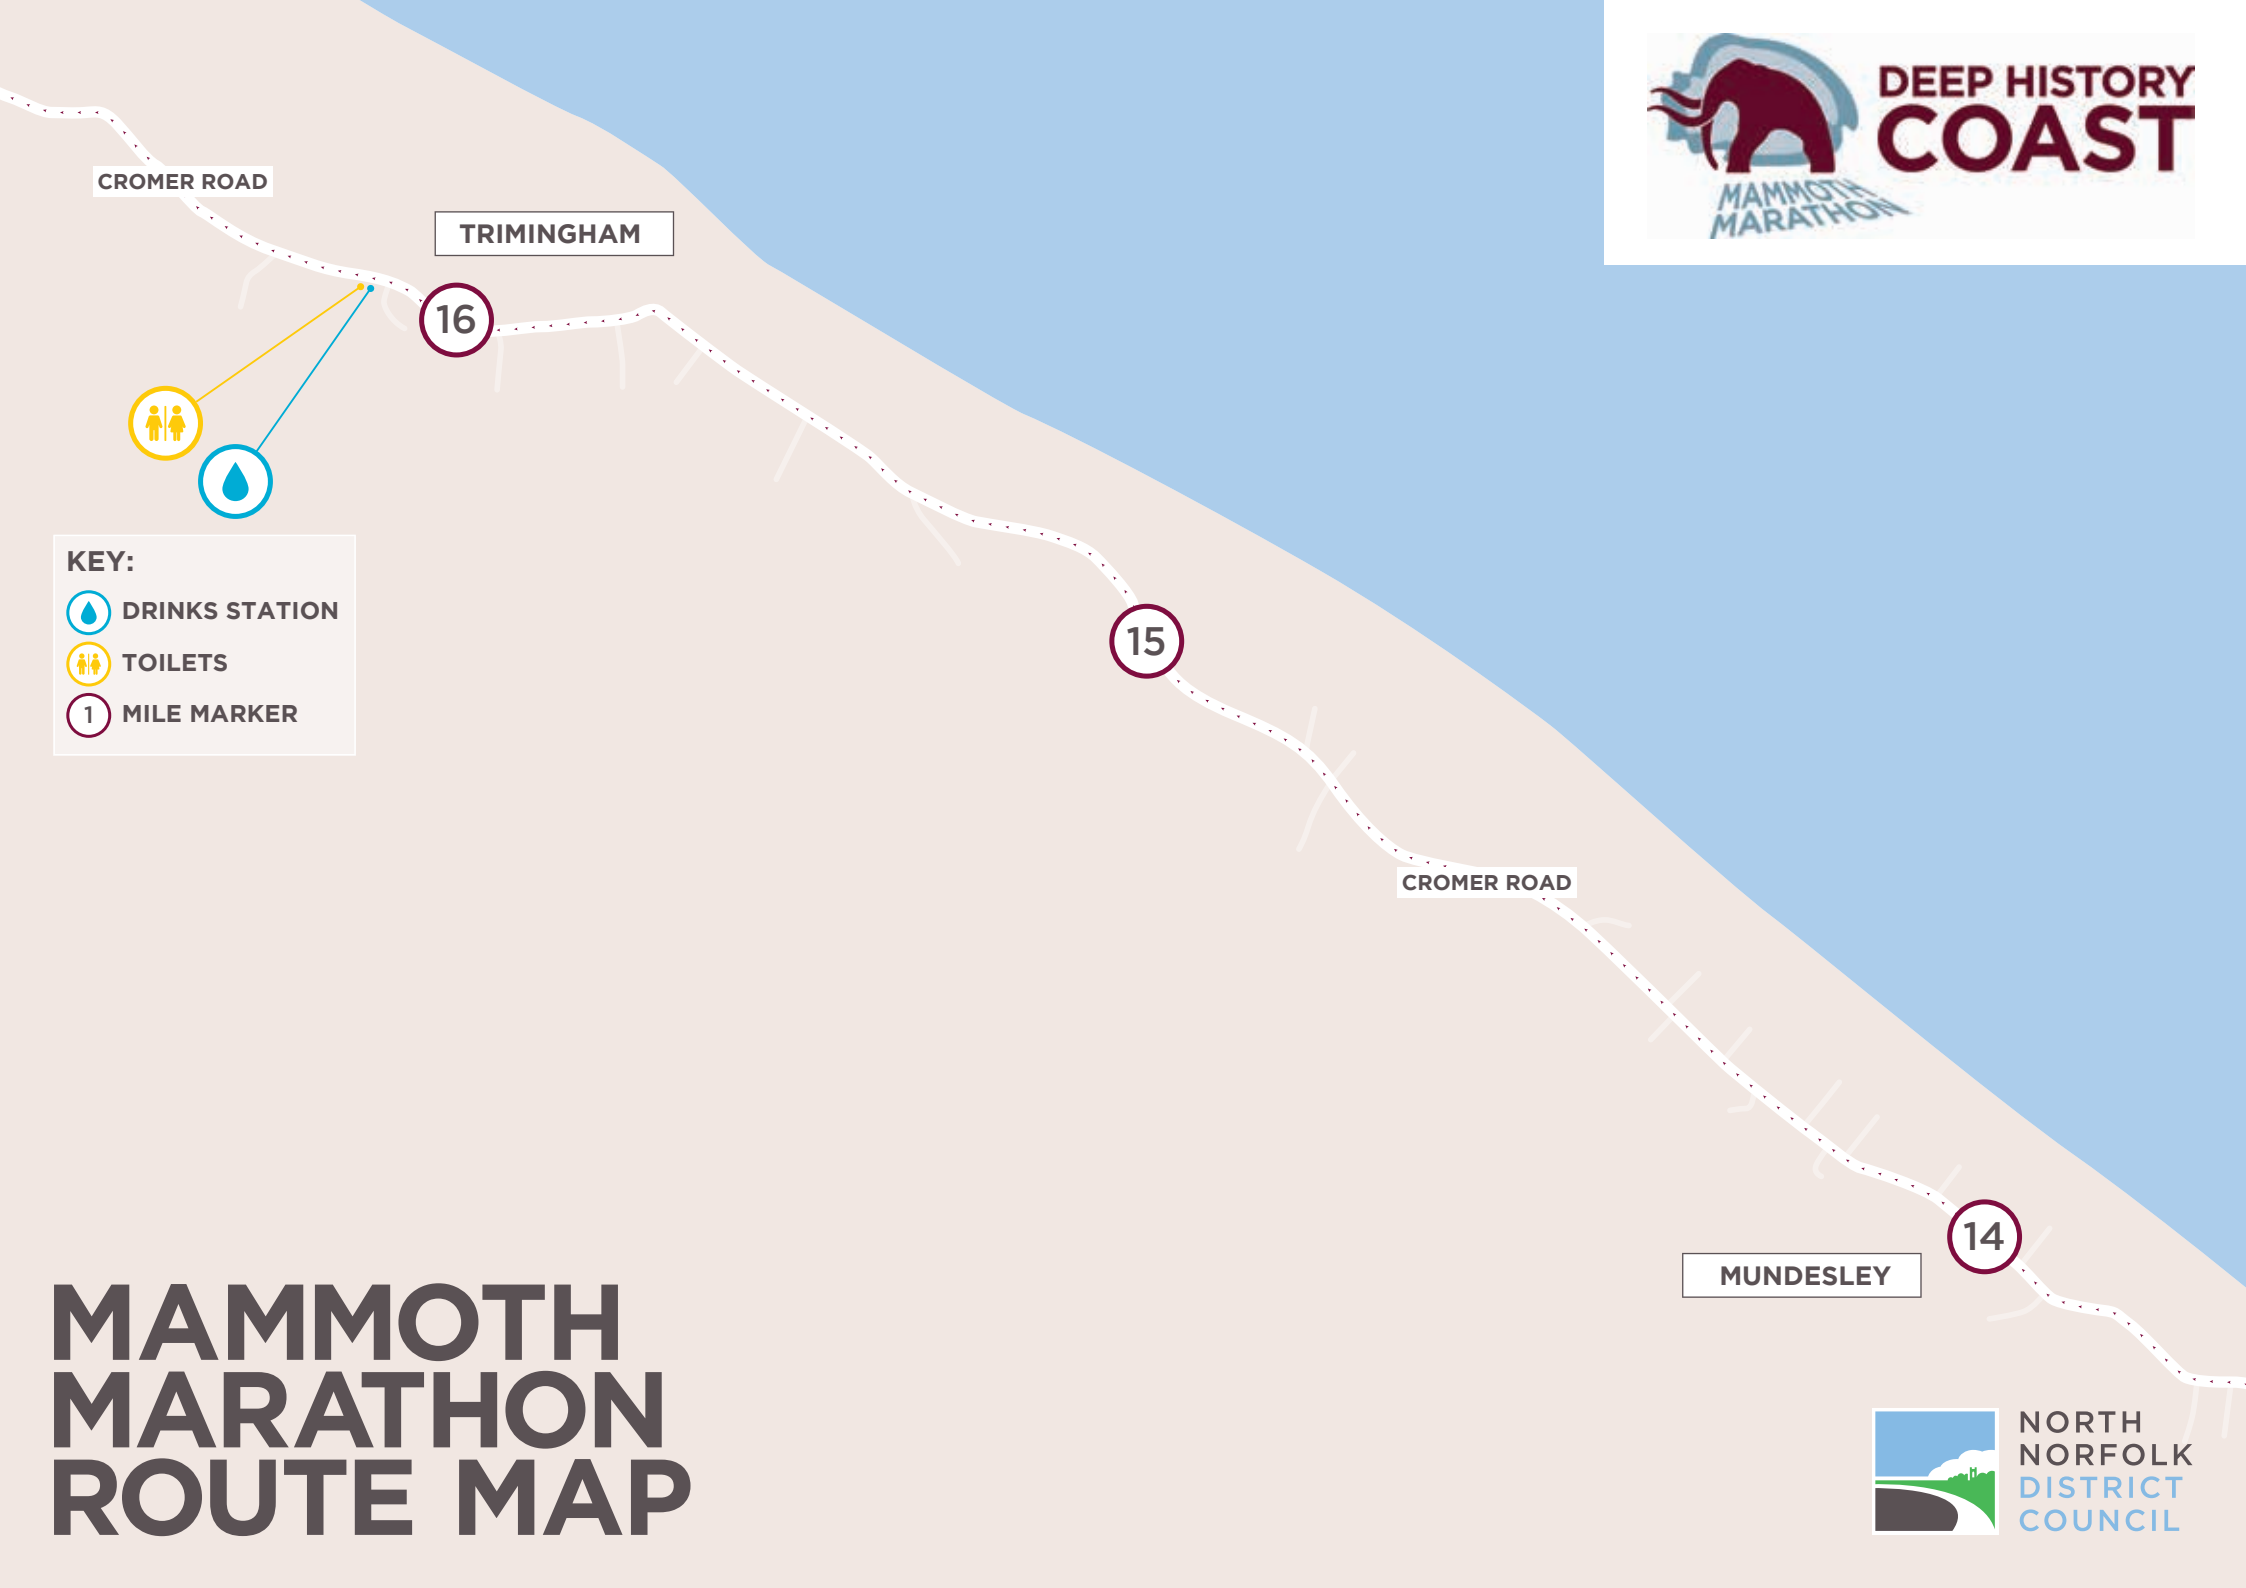

-  DRINKS STATION
-  TOILETS
-  1 MILE MARKER

MUNDESLEY ROAD

12

PASTON

B1159

11

HALF MARATHON START LINE

MUNDESLEY: NR11 8BQ

MAMMOTH MARATHON ROUTE MAP

**NORTH
NORFOLK
DISTRICT
COUNCIL**

MAMMOTH MARATHON ROUTE MAP

CROMER ROAD

19

OVERSTRAND

18

SIDESTRAND

CROMER ROAD

17

KEY:

 DRINKS STATION

 MILE MARKER

MAMMOTH MARATHON ROUTE MAP

KEY:

-  DRINKS STATION
-  TOILETS
-  MILE MARKER

MAMMOTH MARATHON ROUTE MAP

- KEY:
-  DRINKS STATION
 -  MILE MARKER

FINISH LINE

SHERINGHAM: NR26 8ND

MAMMOTH MARATHON ROUTE MAP