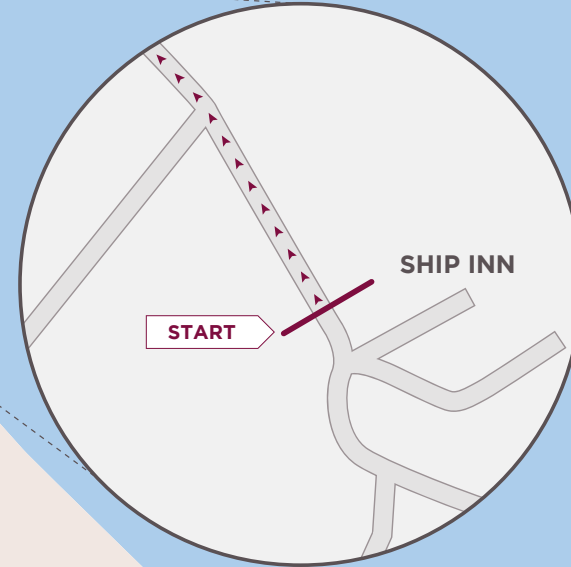

KEY:

-  DRINKS STATION
-  MILE MARKER

KEY:

-  DRINKS STATION
-  TOILETS
-  MILE MARKER

MAMMOTH MARATHON ROUTE MAP

CROMER ROAD

MUNDESLEY

KEY:

-  DRINKS STATION
-  TOILETS
-  1 MILE MARKER

MUNDESLEY ROAD

12

PASTON

B1159

11

HALF MARATHON START LINE

MUNDESLEY: NR11 8BQ

CROMER ROAD

17

KEY:

 DRINKS STATION

 MILE MARKER

MAMMOTH MARATHON ROUTE MAP

KEY:

-  DRINKS STATION
-  TOILETS
-  MILE MARKER