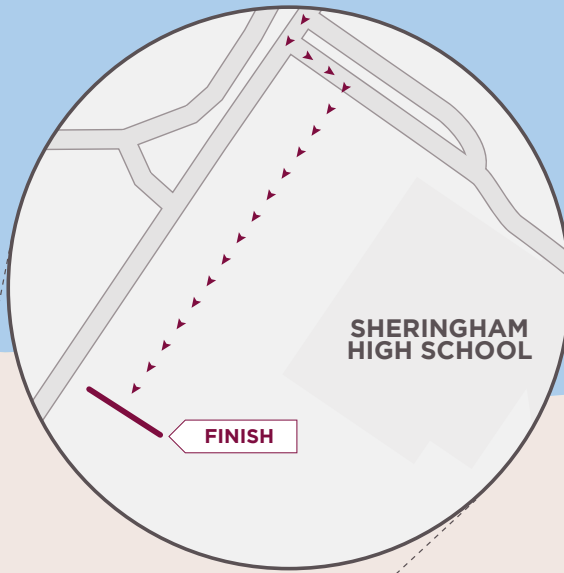

CROMER ROAD

17

KEY:

 DRINKS STATION

 MILE MARKER

MAMMOTH MARATHON ROUTE MAP

KEY:

-  DRINKS STATION
-  TOILETS
-  MILE MARKER

MAMMOTH MARATHON ROUTE MAP

- KEY:
-  DRINKS STATION
 -  MILE MARKER

FINISH LINE

SHERINGHAM: NR26 8ND

MAMMOTH MARATHON ROUTE MAP