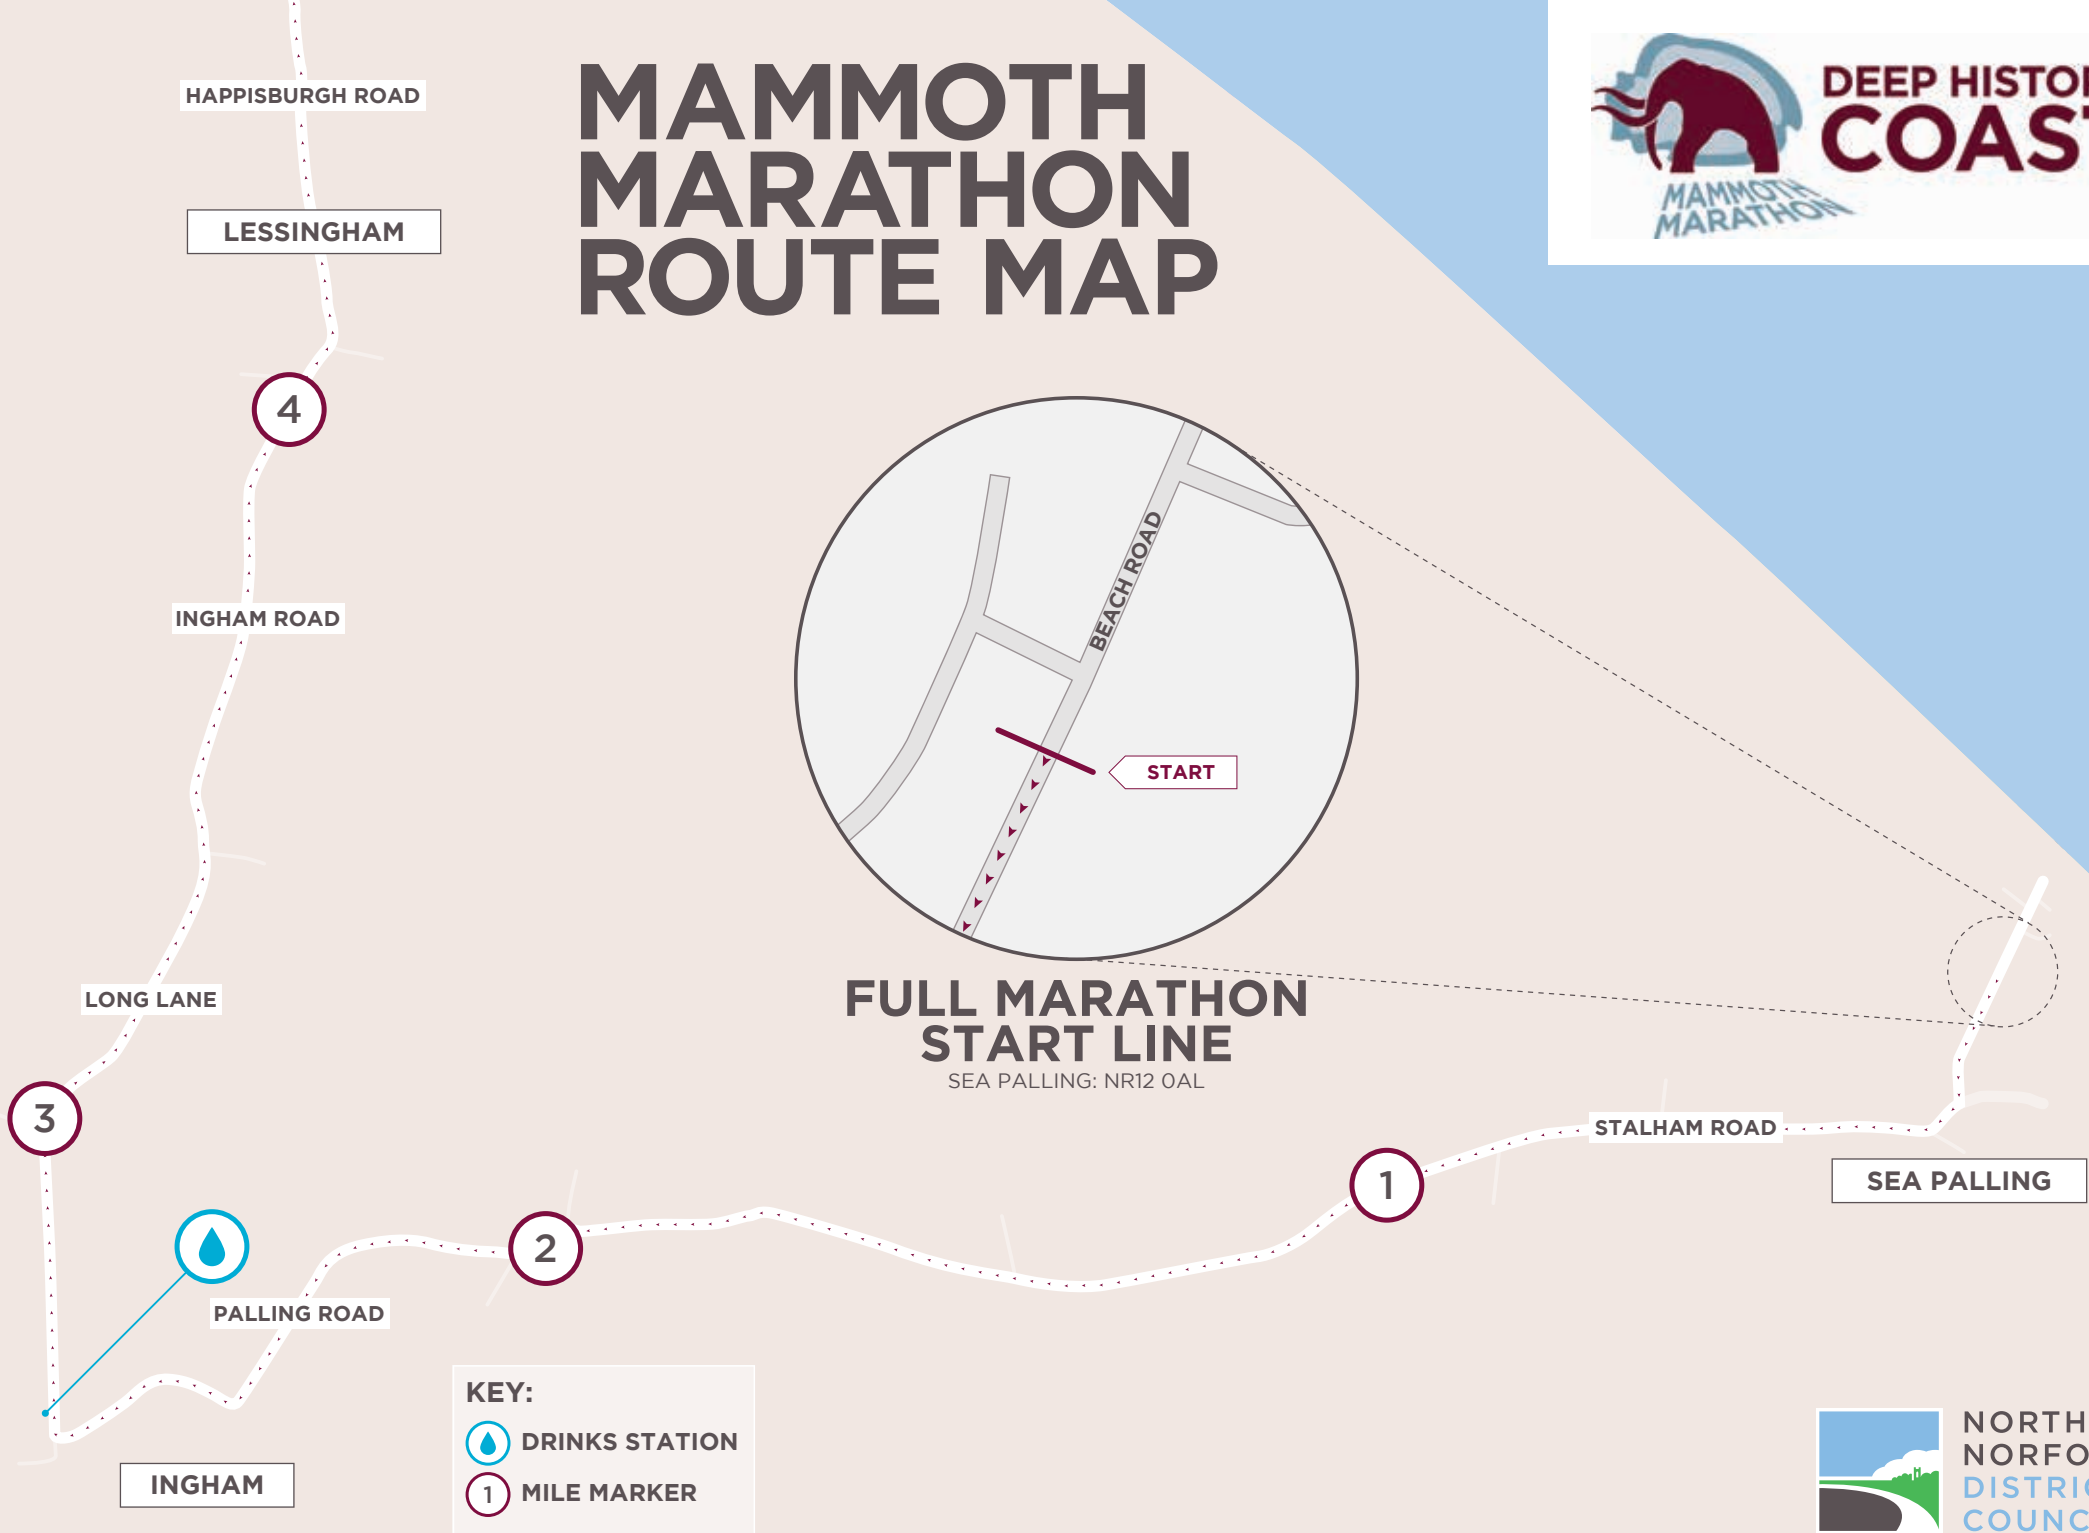

KEY:

-  DRINKS STATION
-  MILE MARKER

KEY:

-  DRINKS STATION
-  TOILETS
-  MILE MARKER

MAMMOTH MARATHON ROUTE MAP

CROMER ROAD

MUNDESLEY

KEY:

-  DRINKS STATION
-  TOILETS
-  1 MILE MARKER

MUNDESLEY ROAD

12

PASTON

B1159

11

HALF MARATHON START LINE

MUNDESLEY: NR11 8BQ

CROMER ROAD

17

KEY:

 DRINKS STATION

 MILE MARKER

MAMMOTH MARATHON ROUTE MAP

KEY:

-  DRINKS STATION
-  TOILETS
-  MILE MARKER

MAMMOTH MARATHON ROUTE MAP

- KEY:
-  DRINKS STATION
 -  MILE MARKER

FINISH LINE

SHERINGHAM: NR26 8ND

MAMMOTH MARATHON ROUTE MAP