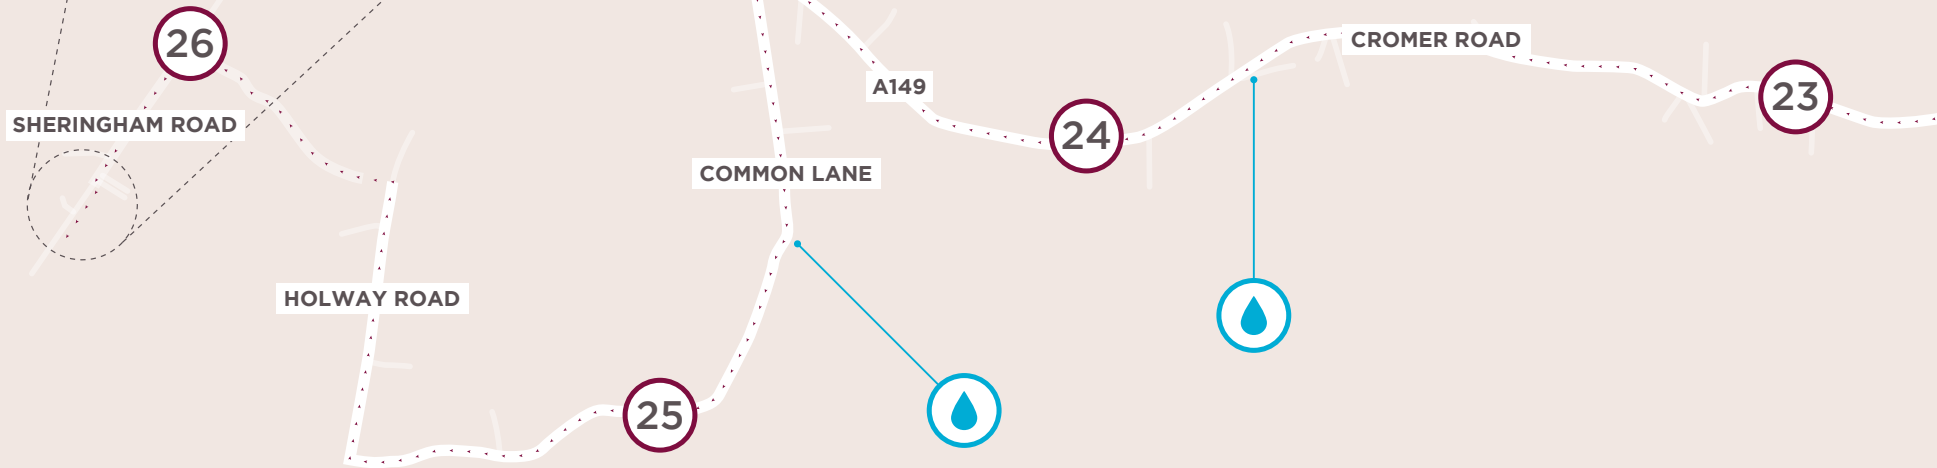

CROMER ROAD

17

KEY:

 DRINKS STATION

 MILE MARKER

MAMMOTH MARATHON ROUTE MAP

KEY:

-  DRINKS STATION
-  TOILETS
-  MILE MARKER

MAMMOTH MARATHON ROUTE MAP

- KEY:
-  DRINKS STATION
 -  MILE MARKER

FINISH LINE

SHERINGHAM: NR26 8ND

MAMMOTH MARATHON ROUTE MAP