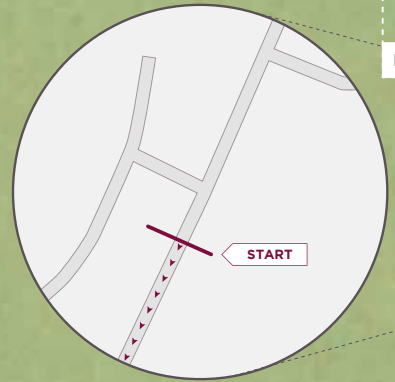

FINISH LINE
SHERINGHAM: NR26 8ND

**HALF MARATHON
START LINE**
MUNDESLEY: NR11 8BQ

**FULL MARATHON
START LINE**
SEA PALLING: NR12 0AL

MAMMOTH MARATHON ROUTE MAP

SUNDAY 15TH MAY 2022

MAMMOTH MARATHON ROUTE MAP

KEY:

-  DRINKS STATION
-  MILE MARKER

KEY:

-  DRINKS STATION
-  TOILETS
-  MILE MARKER

MAMMOTH MARATHON ROUTE MAP

CROMER ROAD

MUNDESLEY

KEY:

CROMER ROAD

17

KEY:

 DRINKS STATION

 MILE MARKER

MAMMOTH MARATHON ROUTE MAP

KEY:

-  DRINKS STATION
-  TOILETS
-  MILE MARKER

MAMMOTH MARATHON ROUTE MAP

- KEY:
-  DRINKS STATION
 -  MILE MARKER

FINISH LINE

SHERINGHAM: NR26 8ND

MAMMOTH MARATHON ROUTE MAP