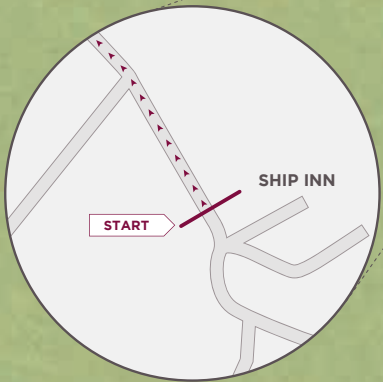

FINISH LINE
SHERINGHAM: NR26 8ND

**HALF MARATHON
START LINE**
MUNDESLEY: NR11 8BQ

**FULL MARATHON
START LINE**
SEA PALLING: NR12 0AL

MAMMOTH MARATHON ROUTE MAP

SUNDAY 15TH MAY 2022

MAMMOTH MARATHON ROUTE MAP

KEY:

-  DRINKS STATION
-  MILE MARKER

KEY:

-  DRINKS STATION
-  TOILETS
-  MILE MARKER

MAMMOTH MARATHON ROUTE MAP

CROMER ROAD

MUNDESLEY

KEY:

CROMER ROAD

17

KEY:

 DRINKS STATION

 MILE MARKER

MAMMOTH MARATHON ROUTE MAP

KEY:

-  DRINKS STATION
-  TOILETS
-  MILE MARKER

MAMMOTH MARATHON ROUTE MAP

- KEY:
-  DRINKS STATION
 -  MILE MARKER

FINISH LINE

SHERINGHAM: NR26 8ND

MAMMOTH MARATHON ROUTE MAP