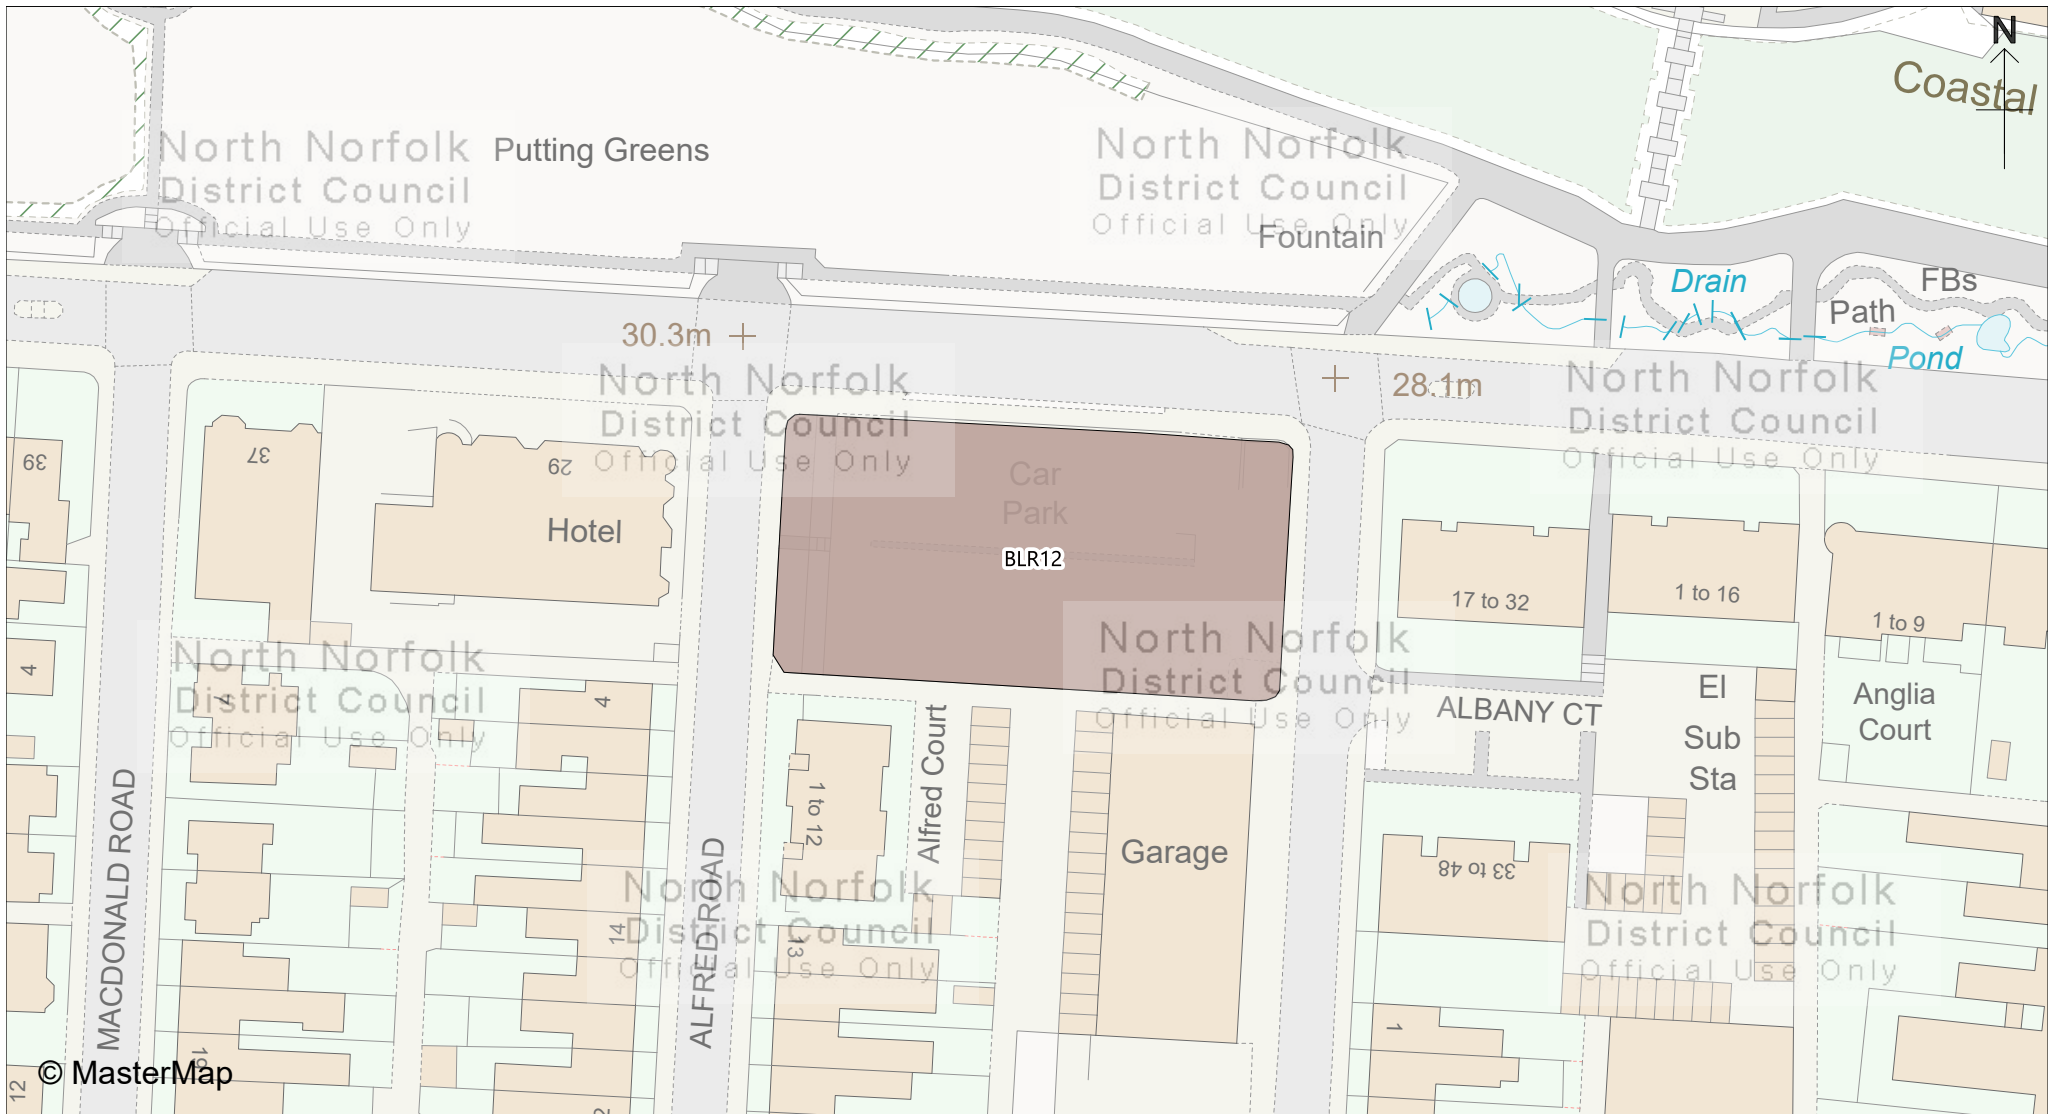

© MasterMap

North Norfolk Brownfield Land Register (2019)

BLR12 - Land adjacent to East Coast Motors, Beach Road, Cromer

1:1000

CB

15/11/2019

North Norfolk District Council
Council Offices, Holt Road,
Cromer, Norfolk, NR27 9EN
Tel: 01263 513811
Fax: 01263 515042
www.northnorfolk.org

© Crown Copyright
and database right
2019
Ordnance Survey
100018623

Aerial Photos
©Getmapping plc