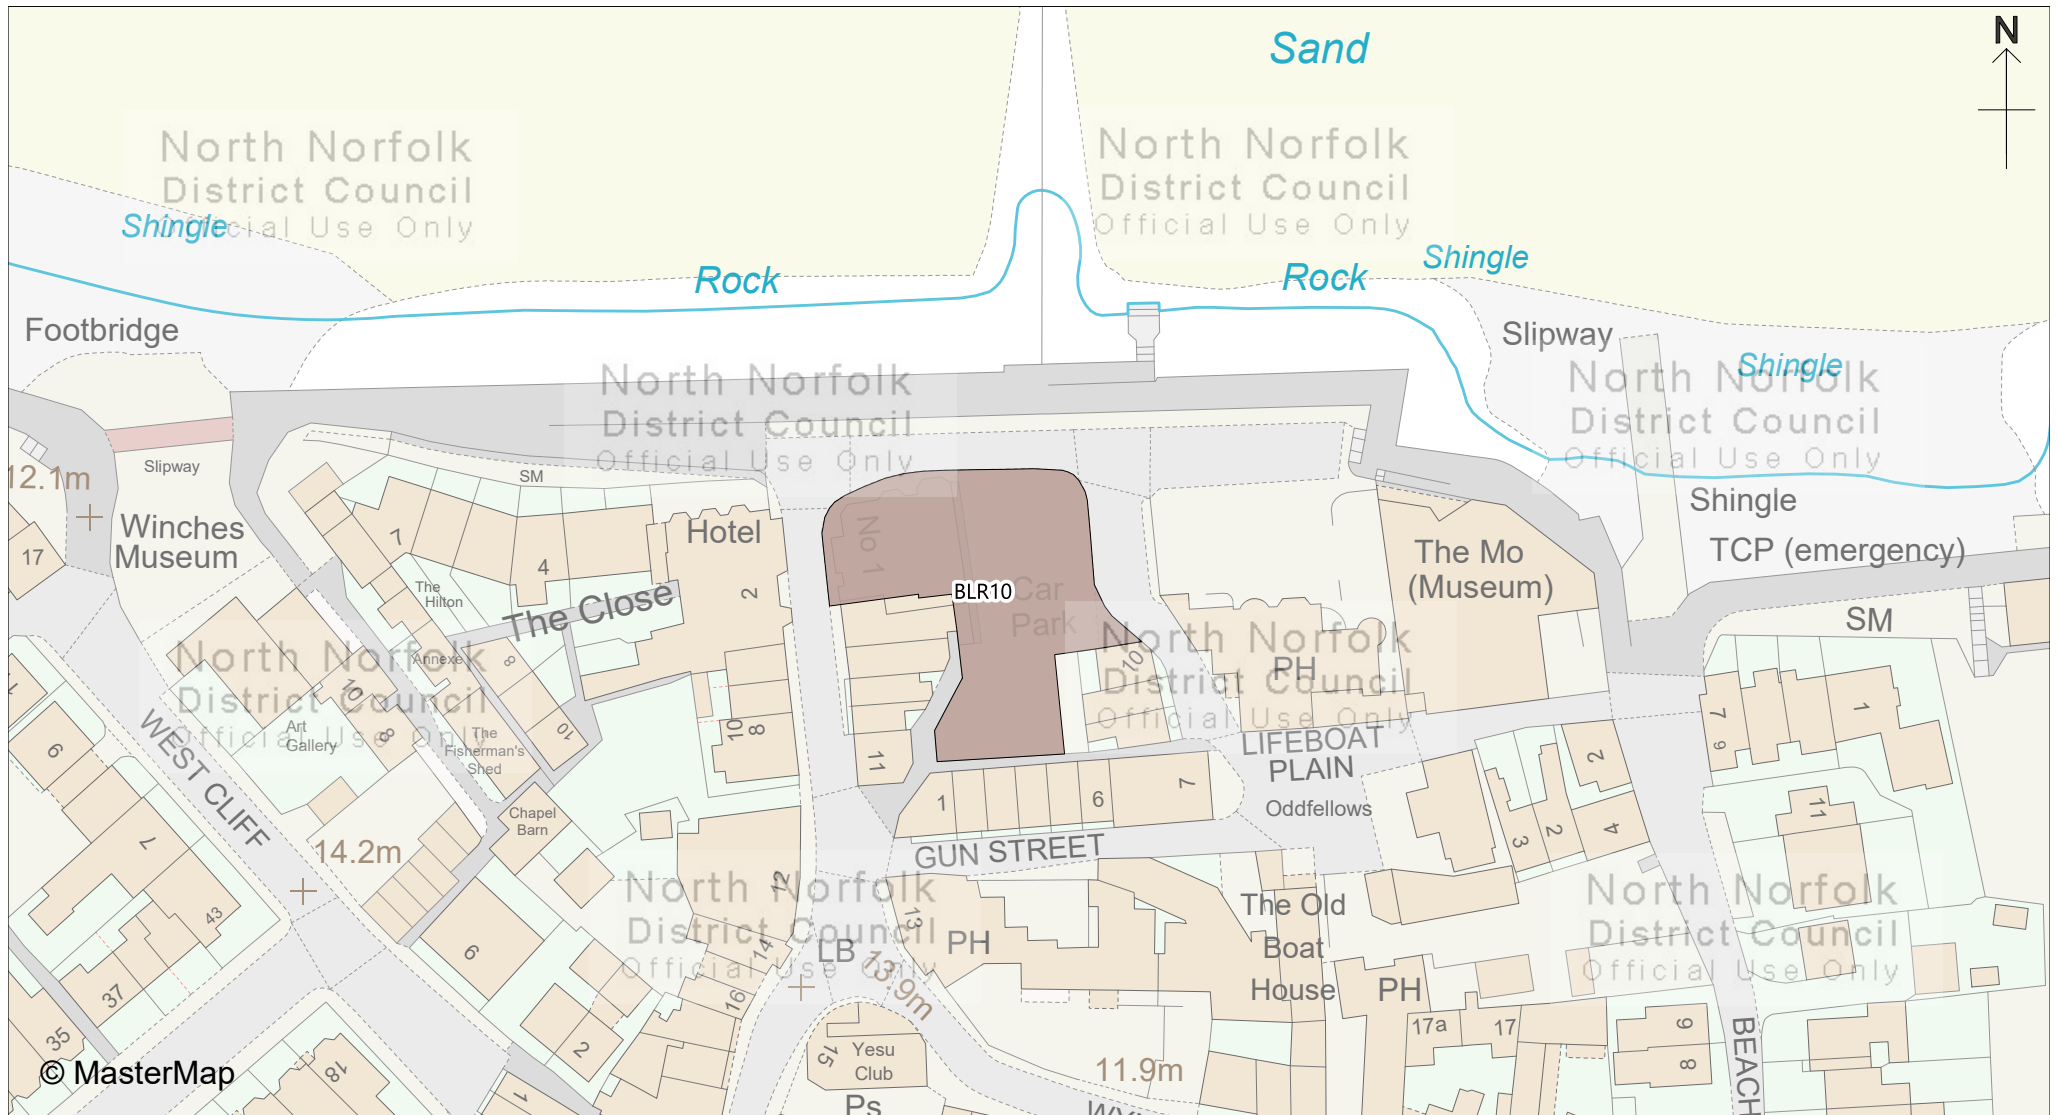

© Crown Copyright
and database right
2019
Ordnance Survey
100018623

Aerial Photos
©Getmapping plc

© MasterMap

North Norfolk Brownfield Land Register (2019)

BLR10 - Formerly The Shannocks, 1 High Street, Sheringham