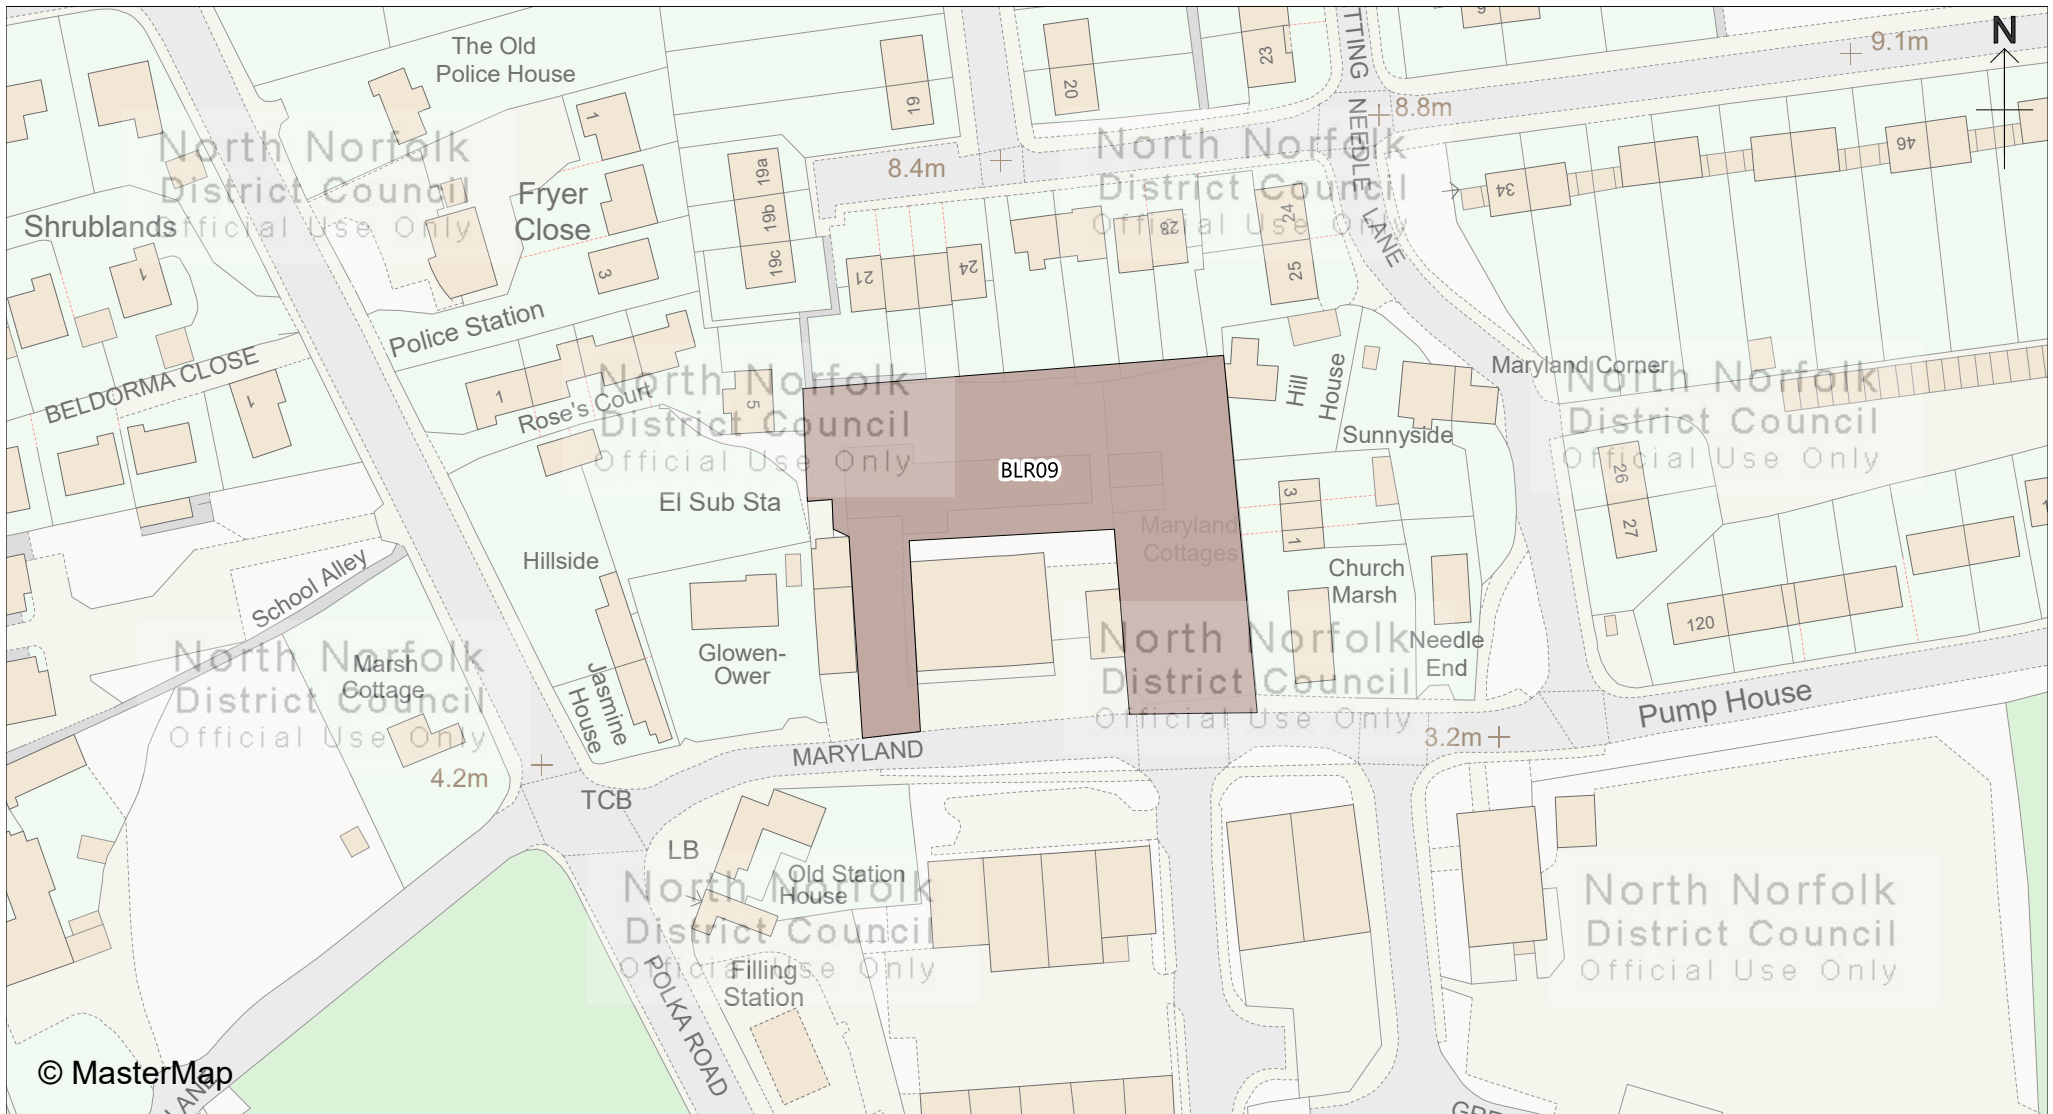

© MasterMap

North Norfolk Brownfield Land Register (2019)

BLR09 - Units at Old Coal Yard, Maryland, Wells-next-the-Sea

1:1250

CB

15/11/2019

North Norfolk District Council
Council Offices, Holt Road,
Cromer, Norfolk, NR27 9EN
Tel: 01263 513811
Fax: 01263 515042
www.northnorfolk.org

© Crown Copyright
and database right
2019
Ordnance Survey
100018623

Aerial Photos
©Getmapping plc